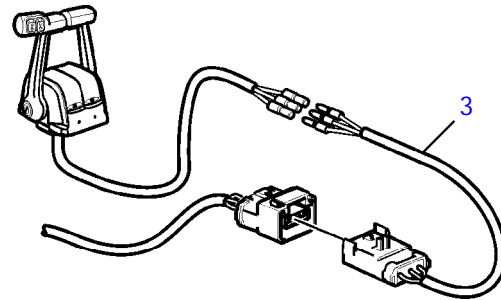

Controls and Cables

24985