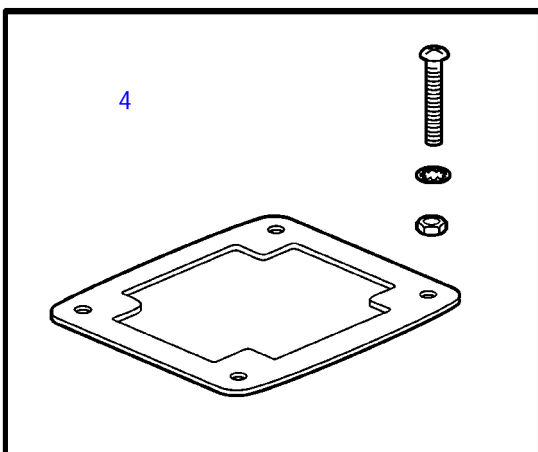

Controls and Cables

Controls and Cables

| REF | PART NO. | QTY | DESCRIPTION | NOTES |
|-----|-----------|-----|------------------------|--|
| 1 | 3888320 | 1 | Control | Inboard |
| | 3888321 | 1 | Control | Trim & Harness |
| | (3888322) | 1 | Control | OBSOLETE PART, Trim & Harness, Neutral safety switch |
| 2 | | 1 | Cover | |
| 3 | | 2 | Screw | |
| 4 | | 1 | Cover | |
| 5 | | 2 | Screw | |
| 6 | 3856840 | 1 | Switch, neutral safety | |
| 7 | 3857721 | 1 | Set | |
| 8 | | | Kit | |
| | | 1 | • Extension | |
| | | 1 | • Button | |
| 9 | | 1 | Kit, hardware | |

Controls and Cables

Controls and Cables

| REF | PART NO. | QTY | DESCRIPTION | NOTES |
|-----|----------|-----|------------------------|--|
| 1 | 3856783 | 1 | Control | no trim, replaced by next part number |
| | 3885623 | 1 | Control | no trim, replaced by next part number |
| | 3855626 | 1 | Throttle control | trim & tilt, replaced by Chrome Top Twin control |
| | 3856903 | 1 | Control | trim & tilt, replaced by next part number |
| | 3885626 | 1 | Control | trim & tilt, replaced by next part number |
| | 3888312 | 1 | Control | trim & tilt, replaced by Chrome Top Twin control |
| 2 | 3856842 | 1 | Cover | |
| 3 | 3856844 | 2 | Switch, trim | |
| 4 | 3856838 | 1 | Kit, hardware | |
| 5 | 3856840 | 2 | Switch, neutral safety | |
| 6 | 3857721 | 2 | Set | |
| 7 | 3856853 | 2 | Switch, override | |