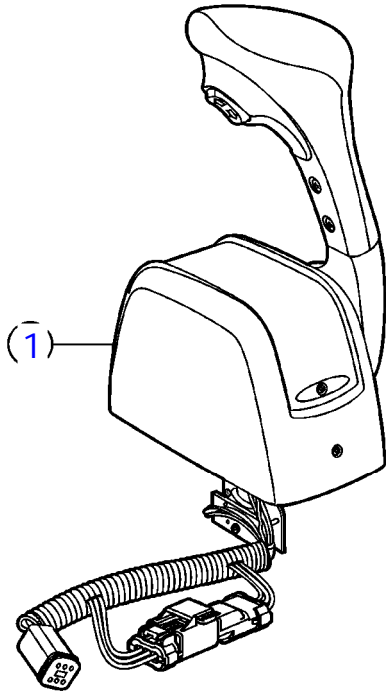

Controls and Cables

24986

Controls and Cables

| REF | PART NO. | QTY | DESCRIPTION | NOTES |
|-----|----------|-----|------------------------|---------------------|
| 1 | 3849408 | 1 | Control lever | no trim |
| | 3849409 | 1 | Control lever | trim & tilt |
| 2 | | 1 | Cover | |
| 3 | | 4 | Screw | |
| 4 | | 2 | Cover | |
| 5 | | 4 | Screw | |
| 6 | | 1 | Kit, hardware | |
| 7 | 3856840 | 2 | Switch, neutral safety | |
| 8 | 3857721 | 2 | Set | |
| 9 | | 2 | Kit | |
| | | 2 | • Button | not sold separately |
| | | 2 | • Extension | not sold separately |

Controls and Cables

12783

Controls and Cables

22003

Controls and Cables

| REF | PART NO. | QTY | DESCRIPTION | NOTES |
|-----|----------|-----|-----------------------------|------------------------------|
| 1 | 3841449 | 1 | Kit | |
| | 3847394 | 1 | Control | with harness for trim system |
| | | | • parts not sold separately | |

Controls and Cables

24014

24015

Controls and Cables

25314

Controls and Cables

| REF | PART NO. | QTY | DESCRIPTION | NOTES |
|-----|----------|-----|------------------------|---------------|
| 1 | 21462015 | 1 | Control lever | |
| 2 | | 1 | • Control lever | |
| 3 | 21461723 | 1 | • Installation kit | |
| 4 | 21461725 | 1 | • • Bracket | |
| 5 | 940191 | 4 | • • Washer | |
| 6 | 966170 | 4 | • • Lock nut | |
| 7 | (994914) | 4 | • Hex. socket screw | OBSOLETE PART |
| 8 | (995201) | 4 | • Hex. socket screw | OBSOLETE PART |
| 9 | (969868) | 1 | • 6 point socket screw | OBSOLETE PART |
| 10 | | 1 | • Spare parts kit | |
| 11 | 21572761 | 1 | • • Cover | |
| 12 | 21461713 | 1 | • • Cover | |
| 13 | 21552068 | 1 | • Safety strap | |