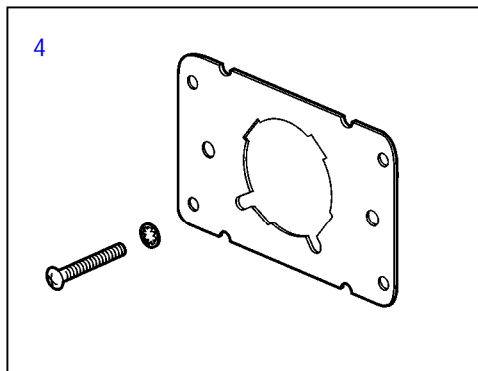

Controls and Cables

19243

Controls and Cables

19041

Controls and Cables

| REF | PART NO. | QTY | DESCRIPTION | NOTES |
|-----|----------|-----|------------------------|--|
| 1 | 3855624 | 1 | Throttle control | trim & tilt, replaced by next part number |
| | 3856901 | 1 | Control | trim & tilt, replaced by next part number |
| | 3885624 | 1 | Control | trim & tilt |
| | 3857786 | 1 | Throttle control | Gas only |
| | 3858877 | 1 | Control | Trim & Harness, replaced by next part number |
| | 3885627 | 1 | Control | Trim & Harness, replaced by next part number |
| | 3888313 | 1 | Control | Trim & Harness, replaced by Xact™ control |
| | 3860578 | 1 | Control | without trim harness |
| 2 | 3856845 | 1 | Cover | |
| 3 | 3856844 | 1 | Switch, trim | |
| 4 | 3856848 | 1 | Switch, override | |
| 5 | 3856849 | 1 | • Trunk | |
| 6 | 3856840 | 1 | Switch, neutral safety | |
| 7 | 3856847 | 1 | Kit, hardware | |
| 8 | 3856846 | 1 | Intermediate lever | |
| 9 | 3855768 | 1 | Decal | |
| 10 | 3857721 | 1 | Set | |
| 11 | 3857772 | 1 | Set | |