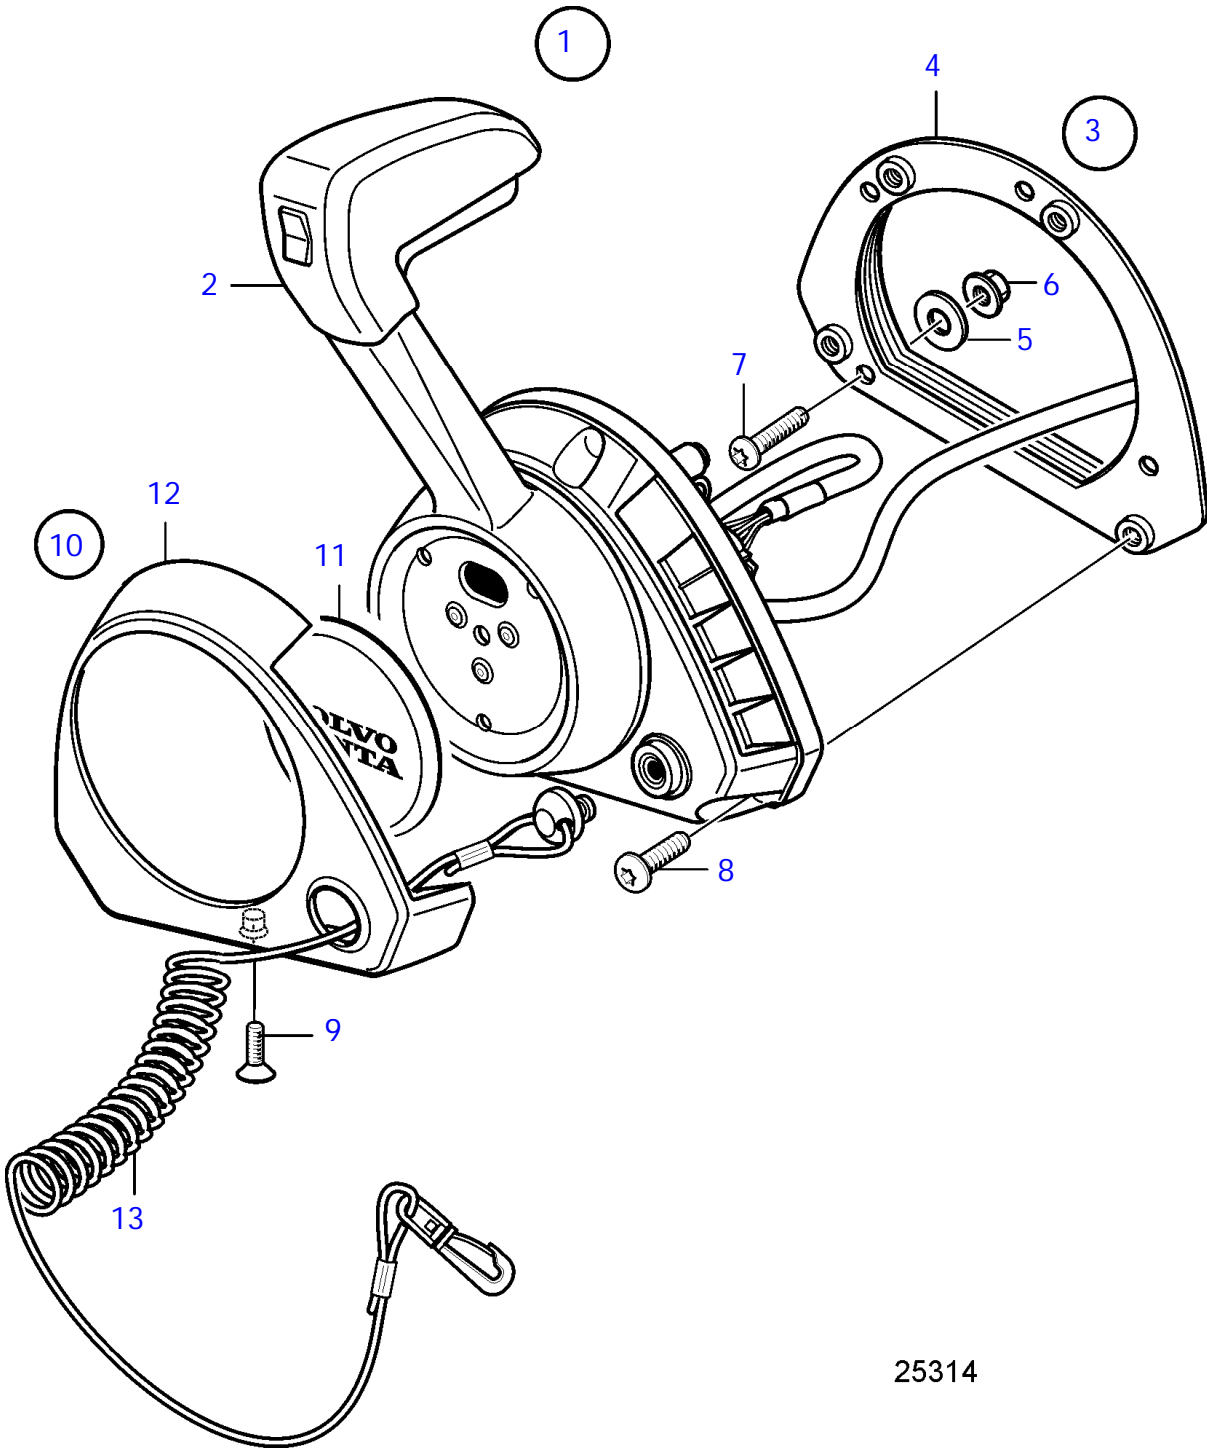

Controls and Cables

24014

24015

Controls and Cables

25314

Controls and Cables

| REF | PART NO. | QTY | DESCRIPTION | NOTES |
|-----|----------|-----|------------------------|---------------|
| 1 | 21462015 | 1 | Control lever | |
| 2 | | 1 | • Control lever | |
| 3 | 21461723 | 1 | • Installation kit | |
| 4 | 21461725 | 1 | • • Bracket | |
| 5 | 940191 | 4 | • • Washer | |
| 6 | 966170 | 4 | • • Lock nut | |
| 7 | (994914) | 4 | • Hex. socket screw | OBSOLETE PART |
| 8 | (995201) | 4 | • Hex. socket screw | OBSOLETE PART |
| 9 | (969868) | 1 | • 6 point socket screw | OBSOLETE PART |
| 10 | | 1 | • Spare parts kit | |
| 11 | 21572761 | 1 | • • Cover | |
| 12 | 21461713 | 1 | • • Cover | |
| 13 | 21552068 | 1 | • Safety strap | |

Controls and Cables

Controls and Cables

| REF | PART NO. | QTY | DESCRIPTION | NOTES |
|-----|------------|-----|------------------------------------|---------------|
| 1 | 21275308 | 1 | Control lever | |
| 2 | 21526920 | 1 | • Spare parts kit, position sensor | |
| 3 | | 1 | • • Tensioner | |
| 4 | | 1 | • • Spring | |
| 5 | | 1 | • • Pin | |
| 6 | 21526948 | 1 | • Kit, mounting bracket | |
| 7 | 995042 | 4 | • • Hex. socket screw | |
| 8 | 994821 | 4 | • • Hex. socket screw | |
| 9 | (21461704) | 1 | • • Bracket | OBSOLETE PART |
| 10 | | 1 | • • Gasket | |
| 11 | 940275 | 4 | • • Washer | |
| 12 | 984456 | 4 | • • Lock nut | |
| 13 | 21527169 | 1 | • Kit, plastic parts | |
| 14 | (21461681) | 1 | • • Cover | OBSOLETE PART |
| 15 | | 2 | • • Handle | |
| 16 | | 2 | • • Hub cap | |
| 17 | 21461675 | 1 | Cable holder | |