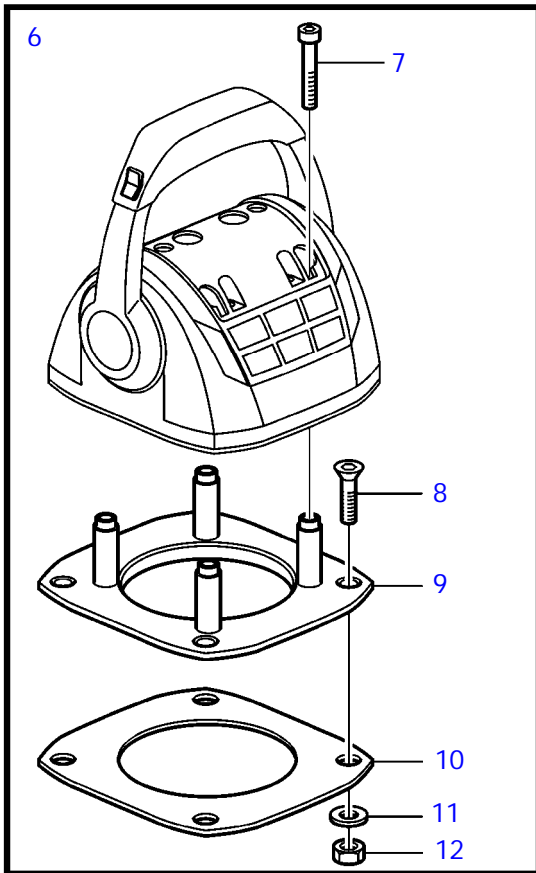

Controls and Cables

24014

24015

Controls and Cables

25314

Controls and Cables

| REF | PART NO. | QTY | DESCRIPTION | NOTES |
|-----|----------|-----|------------------------|---------------|
| 1 | 21462015 | 1 | Control lever | |
| 2 | | 1 | • Control lever | |
| 3 | 21461723 | 1 | • Installation kit | |
| 4 | 21461725 | 1 | • • Bracket | |
| 5 | 940191 | 4 | • • Washer | |
| 6 | 966170 | 4 | • • Lock nut | |
| 7 | (994914) | 4 | • Hex. socket screw | OBSOLETE PART |
| 8 | (995201) | 4 | • Hex. socket screw | OBSOLETE PART |
| 9 | (969868) | 1 | • 6 point socket screw | OBSOLETE PART |
| 10 | | 1 | • Spare parts kit | |
| 11 | 21572761 | 1 | • • Cover | |
| 12 | 21461713 | 1 | • • Cover | |
| 13 | 21552068 | 1 | • Safety strap | |

Controls and Cables

Controls and Cables

| REF | PART NO. | QTY | DESCRIPTION | NOTES |
|-----|------------|-----|------------------------------------|---------------|
| 1 | 21275308 | 1 | Control lever | |
| 2 | 21526920 | 1 | • Spare parts kit, position sensor | |
| 3 | | 1 | • • Tensioner | |
| 4 | | 1 | • • Spring | |
| 5 | | 1 | • • Pin | |
| 6 | 21526948 | 1 | • Kit, mounting bracket | |
| 7 | 995042 | 4 | • • Hex. socket screw | |
| 8 | 994821 | 4 | • • Hex. socket screw | |
| 9 | (21461704) | 1 | • • Bracket | OBSOLETE PART |
| 10 | | 1 | • • Gasket | |
| 11 | 940275 | 4 | • • Washer | |
| 12 | 984456 | 4 | • • Lock nut | |
| 13 | 21527169 | 1 | • Kit, plastic parts | |
| 14 | (21461681) | 1 | • • Cover | OBSOLETE PART |
| 15 | | 2 | • • Handle | |
| 16 | | 2 | • • Hub cap | |
| 17 | 21461675 | 1 | Cable holder | |