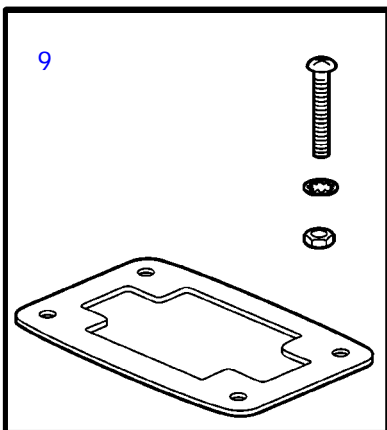

Controls and Cables

REF	PART NO.	QTY	DESCRIPTION	NOTES
1	3841451	1	Kit	Inboard, replaced by control on next page
	3841452	1	Kit	Trim & Harness, replaced by control on next page
	3886660	1	Control	Trim & Harness, Neutral safety switch, replaced by control on next page
	3886661	1	Control lever	Trim & Harness, Neutral safety switch, replaced by control on next page
2	3817719	1	Toggle switch, trim	two red buttons
3		1	Cover	
4		2	Screw	
5		1	Cover	
6		2	Screw	
7	3856840	1	Switch, neutral safety	
8	3857721	1	Set	
9			Kit	
		1	• Extension	
		1	• Button	
10		1	Kit, hardware	

Controls and Cables