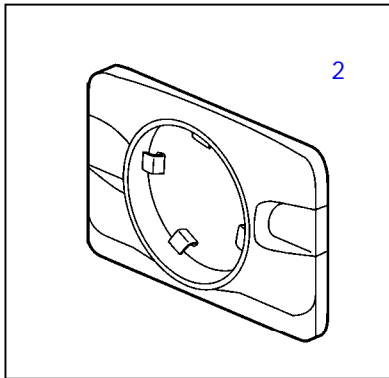

Controls and Cables

19243