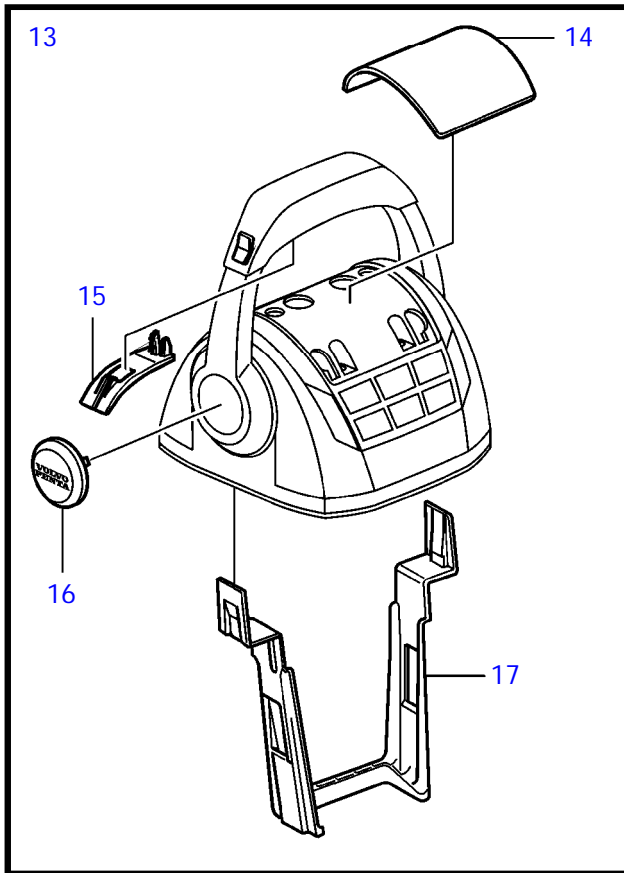

Controls and Cables

12783

Controls and Cables

22003

Controls and Cables

| REF | PART NO. | QTY | DESCRIPTION | NOTES |
|-----|----------|-----|-----------------------------|------------------------------|
| 1 | 3841449 | 1 | Kit | |
| | 3847394 | 1 | Control | with harness for trim system |
| | | | • parts not sold separately | |

Controls and Cables

24014

24015

Controls and Cables

25314

Controls and Cables

| REF | PART NO. | QTY | DESCRIPTION | NOTES |
|-----|----------|-----|------------------------|---------------|
| 1 | 21462015 | 1 | Control lever | |
| 2 | | 1 | • Control lever | |
| 3 | 21461723 | 1 | • Installation kit | |
| 4 | 21461725 | 1 | • • Bracket | |
| 5 | 940191 | 4 | • • Washer | |
| 6 | 966170 | 4 | • • Lock nut | |
| 7 | (994914) | 4 | • Hex. socket screw | OBSOLETE PART |
| 8 | (995201) | 4 | • Hex. socket screw | OBSOLETE PART |
| 9 | (969868) | 1 | • 6 point socket screw | OBSOLETE PART |
| 10 | | 1 | • Spare parts kit | |
| 11 | 21572761 | 1 | • • Cover | |
| 12 | 21461713 | 1 | • • Cover | |
| 13 | 21552068 | 1 | • Safety strap | |

Controls and Cables

Controls and Cables

| REF | PART NO. | QTY | DESCRIPTION | NOTES |
|-----|------------|-----|------------------------------------|---------------|
| 1 | 21275308 | 1 | Control lever | |
| 2 | 21526920 | 1 | • Spare parts kit, position sensor | |
| 3 | | 1 | • • Tensioner | |
| 4 | | 1 | • • Spring | |
| 5 | | 1 | • • Pin | |
| 6 | 21526948 | 1 | • Kit, mounting bracket | |
| 7 | 995042 | 4 | • • Hex. socket screw | |
| 8 | 994821 | 4 | • • Hex. socket screw | |
| 9 | (21461704) | 1 | • • Bracket | OBSOLETE PART |
| 10 | | 1 | • • Gasket | |
| 11 | 940275 | 4 | • • Washer | |
| 12 | 984456 | 4 | • • Lock nut | |
| 13 | 21527169 | 1 | • Kit, plastic parts | |
| 14 | (21461681) | 1 | • • Cover | OBSOLETE PART |
| 15 | | 2 | • • Handle | |
| 16 | | 2 | • • Hub cap | |
| 17 | 21461675 | 1 | Cable holder | |