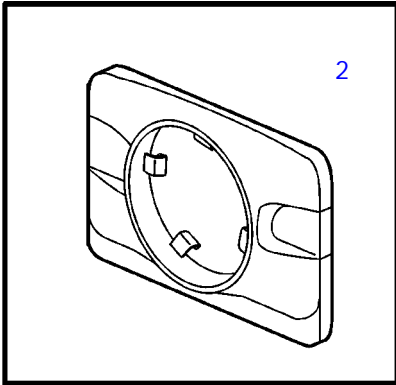

Controls and Cables

19041

Controls and Cables

REF	PART NO.	QTY	DESCRIPTION	NOTES
1	3855624	1	Throttle control	trim & tilt, replaced by next part number
	3856901	1	Control	trim & tilt, replaced by next part number
	3885624	1	Control	trim & tilt
	3857786	1	Throttle control	Gas only
	3858877	1	Control	Trim & Harness, replaced by next part number
	3885627	1	Control	Trim & Harness, replaced by next part number
	3888313	1	Control	Trim & Harness, replaced by Xact™ control
	3860578	1	Control	without trim harness
2	3856845	1	Cover	
3	3856844	1	Switch, trim	
4	3856848	1	Switch, override	
5	3856849	1	• Trunk	
6	3856840	1	Switch, neutral safety	
7	3856847	1	Kit, hardware	
8	3856846	1	Intermediate lever	
9	3855768	1	Decal	
10	3857721	1	Set	
11	3857772	1	Set