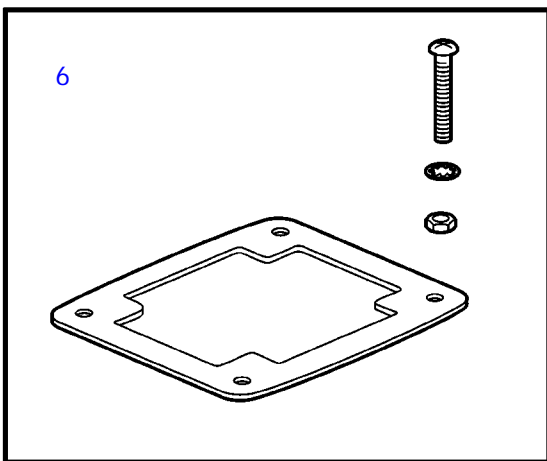

Controls and Cables

REF	PART NO.	QTY	DESCRIPTION	NOTES
1	3856783	1	Control	no trim, replaced by next part number
	3885623	1	Control	no trim, replaced by next part number
	3855626	1	Throttle control	trim & tilt, replaced by Chrome Top Twin control
	3856903	1	Control	trim & tilt, replaced by next part number
	3885626	1	Control	trim & tilt, replaced by next part number
	3888312	1	Control	trim & tilt, replaced by Chrome Top Twin control
2	3856842	1	Cover	
3	3856844	2	Switch, trim	
4	3856838	1	Kit, hardware	
5	3856840	2	Switch, neutral safety	
6	3857721	2	Set	
7	3856853	2	Switch, override	

Controls and Cables

24986