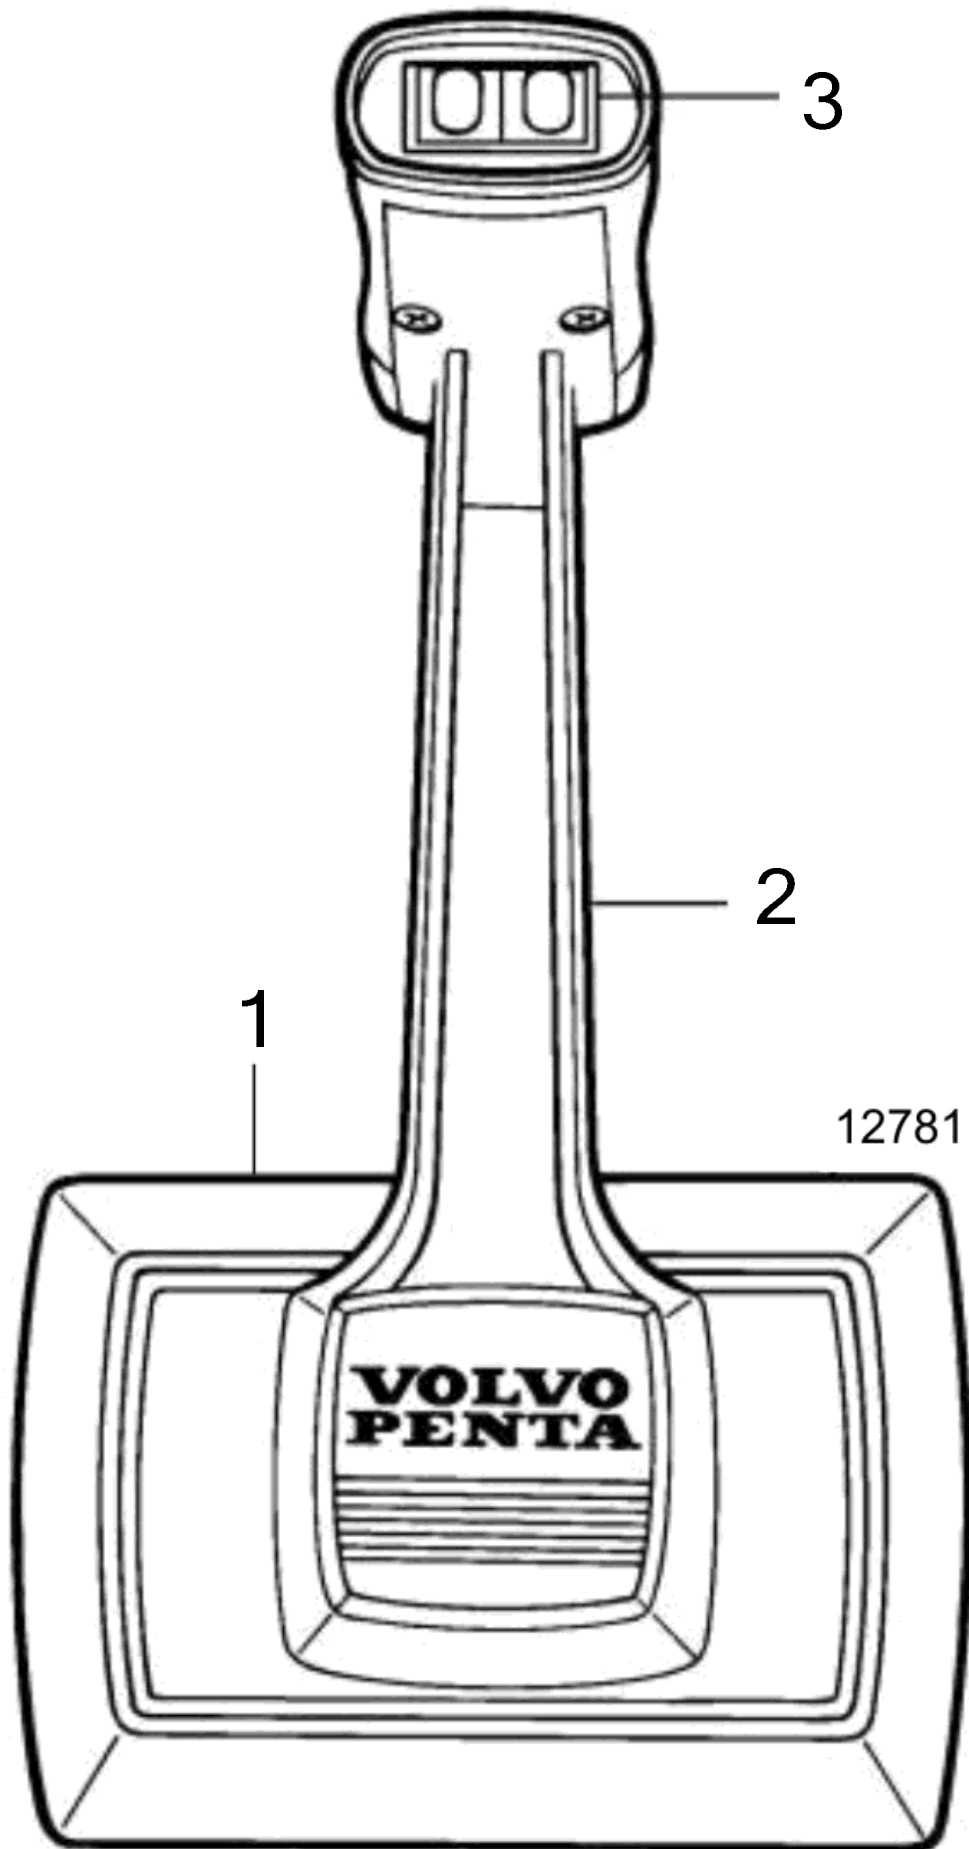

Controls and Cables

24984

Controls and Cables

| REF | PART NO. | QTY | DESCRIPTION | NOTES |
|-----|----------|-----|------------------------|---|
| 1 | 3888319 | 1 | Control | Trim, Ign. interrupt switch, no harness |
| | 3888318 | 1 | Control | Trim, Ign. interrupt switch, with harness for trim system |
| | 3888317 | 1 | Control | Trim, with harness for trim system |
| | 3888316 | 1 | Control | no trim |
| 2 | 3817722 | 1 | Bezel | |
| 3 | 3856840 | 1 | Switch, neutral safety | |
| 4 | 3817721 | 1 | Insert | |
| | | 1 | • Insert, blank | |
| | | 1 | • Insert, with hole | |
| | | 2 | • Screw | |
| 5 | 3858776 | 1 | Toggle switch | |
| 6 | 3858779 | 1 | Safety strap | |
| 7 | 3817720 | 1 | Flange nut | |
| 8 | 3857721 | 1 | Set | |
| 9 | 3817718 | 1 | Kit | |
| | | 1 | • Extension | |
| | | | • Button | |
| 10 | 3817707 | 1 | Kit | |
| | | 2 | • Screw, #8 | |
| | | 4 | • Screw, ¼-20 | |
| | | 4 | • Washer | |

Controls and Cables

Controls and Cables

19043

Controls and Cables

| REF | PART NO. | QTY | DESCRIPTION | NOTES |
|-----|----------|-----|------------------------|---|
| 1 | 3855625 | 1 | Throttle control | trim & tilt, replaced by next part number |
| | 3856902 | 1 | Control | trim & tilt, replaced by next part number |
| | 3885625 | 1 | Control | trim & tilt, replaced by next part number |
| | 3888311 | 1 | Control | trim & tilt, replaced by Xact™ control |
| | 3856782 | 1 | Control | no trim, replaced by next part number |
| | 3885622 | 1 | Control | no trim, replaced by Xact™ control |
| 2 | 3856837 | 1 | Cover | |
| 3 | 3856844 | 1 | Switch, trim | |
| 4 | 3856840 | 1 | Switch, neutral safety | |
| 5 | 3857721 | 1 | Set | |
| 6 | 3856853 | 1 | Switch, override | |