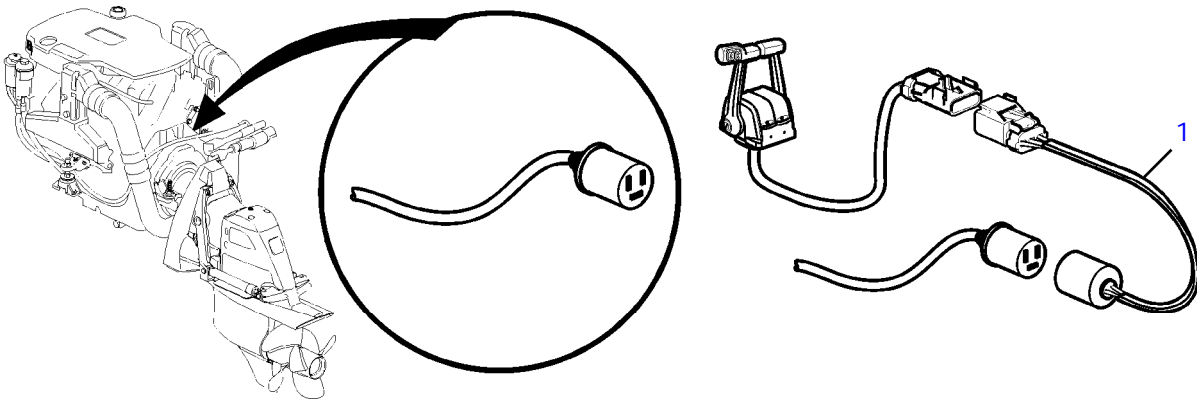

Controls and Cables

24985