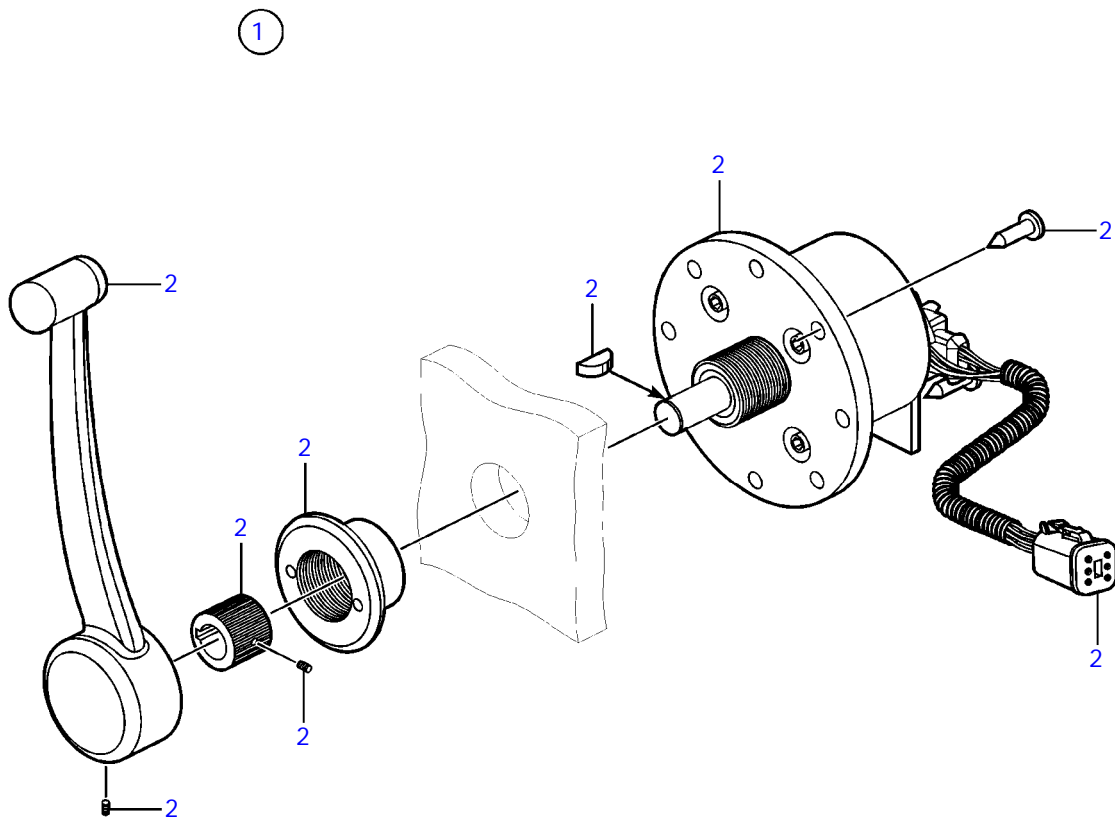

Controls and Cables

24986

Controls and Cables

| REF | PART NO. | QTY | DESCRIPTION | NOTES |
|-----|----------|-----|------------------------|---------------------|
| 1 | 3849408 | 1 | Control lever | no trim |
| | 3849409 | 1 | Control lever | trim & tilt |
| 2 | | 1 | Cover | |
| 3 | | 4 | Screw | |
| 4 | | 2 | Cover | |
| 5 | | 4 | Screw | |
| 6 | | 1 | Kit, hardware | |
| 7 | 3856840 | 2 | Switch, neutral safety | |
| 8 | 3857721 | 2 | Set | |
| 9 | | 2 | Kit | |
| | | 2 | • Button | not sold separately |
| | | 2 | • Extension | not sold separately |

Controls and Cables

12783

Controls and Cables

22003

Controls and Cables

| REF | PART NO. | QTY | DESCRIPTION | NOTES |
|-----|----------|-----|-----------------------------|------------------------------|
| 1 | 3841449 | 1 | Kit | |
| | 3847394 | 1 | Control | with harness for trim system |
| | | | • parts not sold separately | |

Controls and Cables

24014

24015

Controls and Cables

25314

Controls and Cables

| REF | PART NO. | QTY | DESCRIPTION | NOTES |
|-----|----------|-----|------------------------|---------------|
| 1 | 21462015 | 1 | Control lever | |
| 2 | | 1 | • Control lever | |
| 3 | 21461723 | 1 | • Installation kit | |
| 4 | 21461725 | 1 | • • Bracket | |
| 5 | 940191 | 4 | • • Washer | |
| 6 | 966170 | 4 | • • Lock nut | |
| 7 | (994914) | 4 | • Hex. socket screw | OBSOLETE PART |
| 8 | (995201) | 4 | • Hex. socket screw | OBSOLETE PART |
| 9 | (969868) | 1 | • 6 point socket screw | OBSOLETE PART |
| 10 | | 1 | • Spare parts kit | |
| 11 | 21572761 | 1 | • • Cover | |
| 12 | 21461713 | 1 | • • Cover | |
| 13 | 21552068 | 1 | • Safety strap | |