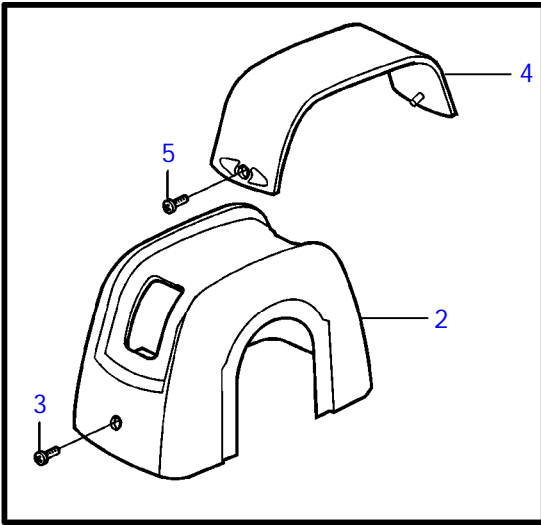

Controls and Cables

REF	PART NO.	QTY	DESCRIPTION	NOTES
1	3841451	1	Kit	Inboard, replaced by control on next page
	3841452	1	Kit	Trim & Harness, replaced by control on next page
	3886660	1	Control	Trim & Harness, Neutral safety switch, replaced by control on next page
	3886661	1	Control lever	Trim & Harness, Neutral safety switch, replaced by control on next page
2	3817719	1	Toggle switch, trim	two red buttons
3		1	Cover	
4		2	Screw	
5		1	Cover	
6		2	Screw	
7	3856840	1	Switch, neutral safety	
8	3857721	1	Set	
9			Kit	
		1	• Extension	
		1	• Button	
10		1	Kit, hardware	

Controls and Cables