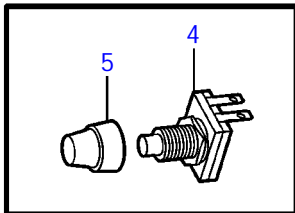

Controls and Cables

19243

Controls and Cables

19041

Controls and Cables

| REF | PART NO. | QTY | DESCRIPTION | NOTES |
|-----|----------|-----|------------------------|--|
| 1 | 3855624 | 1 | Throttle control | trim & tilt, replaced by next part number |
| | 3856901 | 1 | Control | trim & tilt, replaced by next part number |
| | 3885624 | 1 | Control | trim & tilt |
| | 3857786 | 1 | Throttle control | Gas only |
| | 3858877 | 1 | Control | Trim & Harness, replaced by next part number |
| | 3885627 | 1 | Control | Trim & Harness, replaced by next part number |
| | 3888313 | 1 | Control | Trim & Harness, replaced by Xact™ control |
| | 3860578 | 1 | Control | without trim harness |
| 2 | 3856845 | 1 | Cover | |
| 3 | 3856844 | 1 | Switch, trim | |
| 4 | 3856848 | 1 | Switch, override | |
| 5 | 3856849 | 1 | • Trunk | |
| 6 | 3856840 | 1 | Switch, neutral safety | |
| 7 | 3856847 | 1 | Kit, hardware | |
| 8 | 3856846 | 1 | Intermediate lever | |
| 9 | 3855768 | 1 | Decal | |
| 10 | 3857721 | 1 | Set | |
| 11 | 3857772 | 1 | Set | |