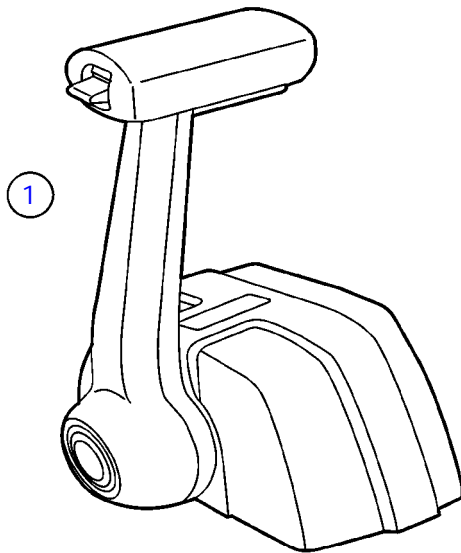

Controls and Cables

24984

Controls and Cables

| REF | PART NO. | QTY | DESCRIPTION | NOTES |
|-----|----------|-----|------------------------|---|
| 1 | 3888319 | 1 | Control | Trim, Ign. interrupt switch, no harness |
| | 3888318 | 1 | Control | Trim, Ign. interrupt switch, with harness for trim system |
| | 3888317 | 1 | Control | Trim, with harness for trim system |
| | 3888316 | 1 | Control | no trim |
| 2 | 3817722 | 1 | Bezel | |
| 3 | 3856840 | 1 | Switch, neutral safety | |
| 4 | 3817721 | 1 | Insert | |
| | | 1 | • Insert, blank | |
| | | 1 | • Insert, with hole | |
| | | 2 | • Screw | |
| 5 | 3858776 | 1 | Toggle switch | |
| 6 | 3858779 | 1 | Safety strap | |
| 7 | 3817720 | 1 | Flange nut | |
| 8 | 3857721 | 1 | Set | |
| 9 | 3817718 | 1 | Kit | |
| | | 1 | • Extension | |
| | | | • Button | |
| 10 | 3817707 | 1 | Kit | |
| | | 2 | • Screw, #8 | |
| | | 4 | • Screw, ¼-20 | |
| | | 4 | • Washer | |

Controls and Cables

Controls and Cables

19043

Controls and Cables

| REF | PART NO. | QTY | DESCRIPTION | NOTES |
|-----|----------|-----|------------------------|---|
| 1 | 3855625 | 1 | Throttle control | trim & tilt, replaced by next part number |
| | 3856902 | 1 | Control | trim & tilt, replaced by next part number |
| | 3885625 | 1 | Control | trim & tilt, replaced by next part number |
| | 3888311 | 1 | Control | trim & tilt, replaced by Xact™ control |
| | 3856782 | 1 | Control | no trim, replaced by next part number |
| | 3885622 | 1 | Control | no trim, replaced by Xact™ control |
| 2 | 3856837 | 1 | Cover | |
| 3 | 3856844 | 1 | Switch, trim | |
| 4 | 3856840 | 1 | Switch, neutral safety | |
| 5 | 3857721 | 1 | Set | |
| 6 | 3856853 | 1 | Switch, override | |