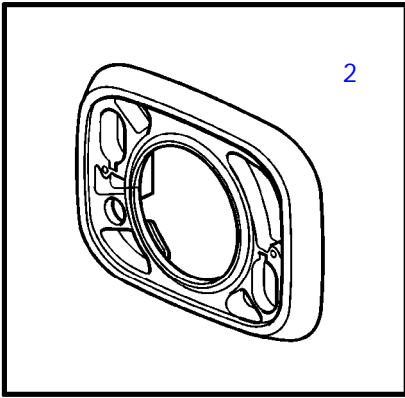

Controls and Cables

REF	PART NO.	QTY	DESCRIPTION	NOTES
1	3857787	1	Throttle control	Trim, Neutral safety switch, replaced by next part number
	3858878	1	Control	Trim, Neutral safety switch, replaced by next part number
	3885628	1	Control	Trim, Neutral safety switch, replaced by next part number
	3888314	1	Control	Trim, Neutral safety switch, replaced by Xact™ control
	3860580	1	Control	Trim, Neutral safety switch, no harness, replaced by next part number
	3885629	1	Control	Trim, Neutral safety switch, no harness, replaced by next part number
	3888315	1	Control	Trim, Neutral safety switch, no harness, replaced by Xact™ control
2	3858777	1	Cover	
3	3856844	1	Switch, trim	
4	3856840	1	Switch, neutral safety	
5	(3858778)	1	Mounting plate	OBSOLETE PART
6	3858776	1	Toggle switch	
7	3858779	1	Safety strap	
8	3856846	1	Intermediate lever	
9	3855768	1	Decal	
10	3857721	1	Set	
11	3857772	1	Set	

Controls and Cables

24982