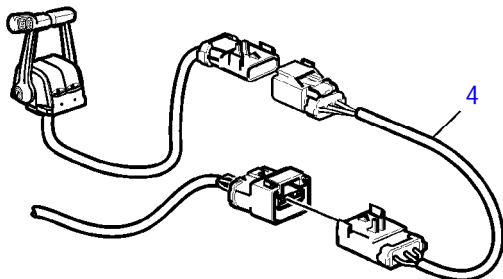

Controls and Cables

24985