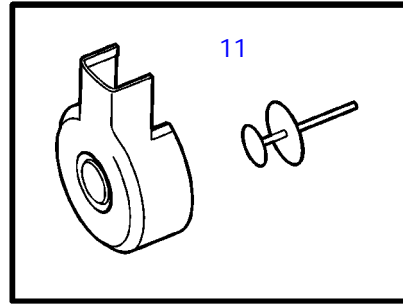

Controls and Cables

19042

Controls and Cables

REF	PART NO.	QTY	DESCRIPTION	NOTES
1	3857787	1	Throttle control	Trim, Neutral safety switch, replaced by next part number
	3858878	1	Control	Trim, Neutral safety switch, replaced by next part number
	3885628	1	Control	Trim, Neutral safety switch, replaced by next part number
	3888314	1	Control	Trim, Neutral safety switch, replaced by Xact™ control
	3860580	1	Control	Trim, Neutral safety switch, no harness, replaced by next part number
	3885629	1	Control	Trim, Neutral safety switch, no harness, replaced by next part number
	3888315	1	Control	Trim, Neutral safety switch, no harness, replaced by Xact™ control
2	3858777	1	Cover	
3	3856844	1	Switch, trim	
4	3856840	1	Switch, neutral safety	
5	(3858778)	1	Mounting plate	OBSOLETE PART
6	3858776	1	Toggle switch	
7	3858779	1	Safety strap	
8	3856846	1	Intermediate lever	
9	3855768	1	Decal	
10	3857721	1	Set	
11	3857772	1	Set