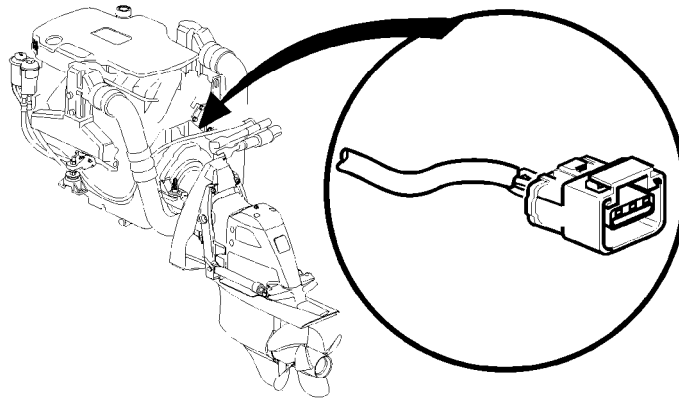

Controls and Cables

24985