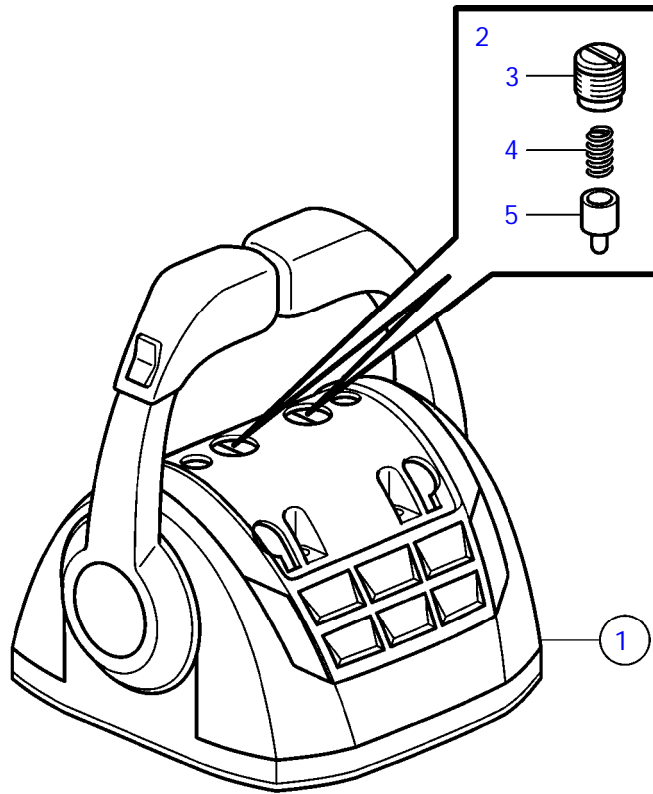

Controls and Cables

Controls and Cables

REF	PART NO.	QTY	DESCRIPTION	NOTES
1	21275311	1	Control lever	
2	21526920	1	• Spare parts kit, position sensor	
3		1	• • Tensioner	M14
4		1	• • Spring	
5		1	• • Pin	
6	21526948	1	• Kit, mounting bracket	
7	995042	4	• • Hex. socket screw	
8	994821	4	• • Hex. socket screw	
9	(21461704)	1	• • Bracket	OBSOLETE PART
10		1	• • Gasket	
11	940275	4	• • Washer	
12	984456	4	• • Lock nut	
13	21527169	1	• Kit, plastic parts	
14	(21461681)	1	• • Cover	OBSOLETE PART
15		2	• • Handle	
16		2	• • Hub cap	
17	21461675	1	Cable holder