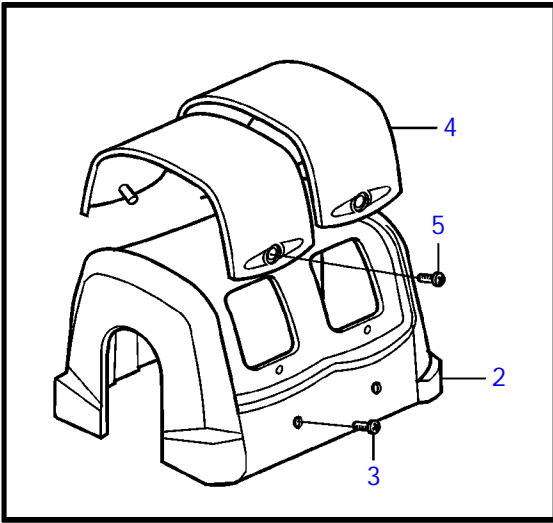

Controls and Cables

REF	PART NO.	QTY	DESCRIPTION	NOTES
1	3856783	1	Control	no trim, replaced by next part number
	3885623	1	Control	no trim, replaced by next part number
	3855626	1	Throttle control	trim & tilt, replaced by Chrome Top Twin control
	3856903	1	Control	trim & tilt, replaced by next part number
	3885626	1	Control	trim & tilt, replaced by next part number
	3888312	1	Control	trim & tilt, replaced by Chrome Top Twin control
2	3856842	1	Cover	
3	3856844	2	Switch, trim	
4	3856838	1	Kit, hardware	
5	3856840	2	Switch, neutral safety	
6	3857721	2	Set	
7	3856853	2	Switch, override	

Controls and Cables

24986