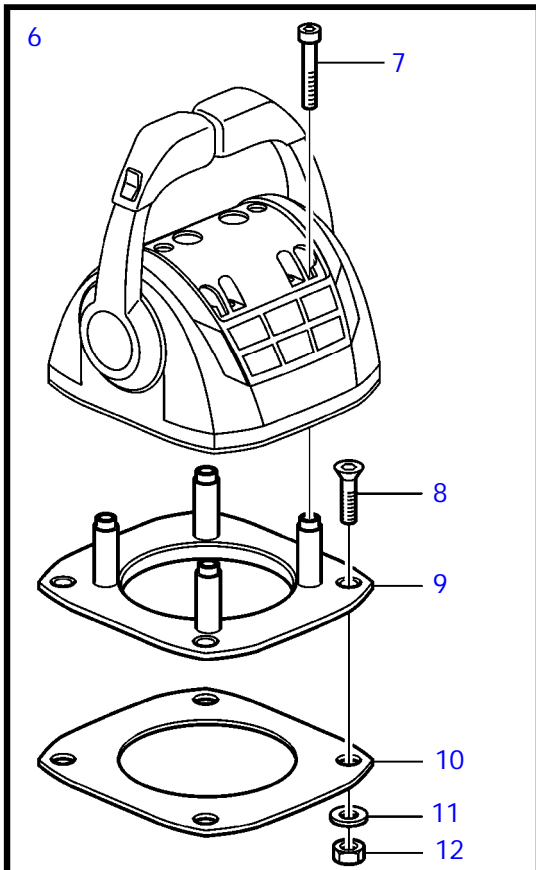

Controls and Cables

Controls and Cables

REF	PART NO.	QTY	DESCRIPTION	NOTES
1	21275311	1	Control lever	
2	21526920	1	• Spare parts kit, position sensor	
3		1	• • Tensioner	M14
4		1	• • Spring	
5		1	• • Pin	
6	21526948	1	• Kit, mounting bracket	
7	995042	4	• • Hex. socket screw	
8	994821	4	• • Hex. socket screw	
9	(21461704)	1	• • Bracket	OBSOLETE PART
10		1	• • Gasket	
11	940275	4	• • Washer	
12	984456	4	• • Lock nut	
13	21527169	1	• Kit, plastic parts	
14	(21461681)	1	• • Cover	OBSOLETE PART
15		2	• • Handle	
16		2	• • Hub cap	
17	21461675	1	Cable holder