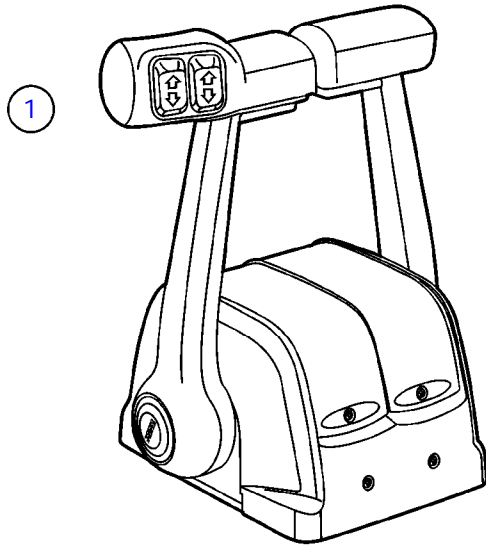

Controls and Cables

REF	PART NO.	QTY	DESCRIPTION	NOTES
1	3856783	1	Control	no trim, replaced by next part number
	3885623	1	Control	no trim, replaced by next part number
	3855626	1	Throttle control	trim & tilt, replaced by Chrome Top Twin control
	3856903	1	Control	trim & tilt, replaced by next part number
	3885626	1	Control	trim & tilt, replaced by next part number
	3888312	1	Control	trim & tilt, replaced by Chrome Top Twin control
2	3856842	1	Cover	
3	3856844	2	Switch, trim	
4	3856838	1	Kit, hardware	
5	3856840	2	Switch, neutral safety	
6	3857721	2	Set	
7	3856853	2	Switch, override	

Controls and Cables

24986