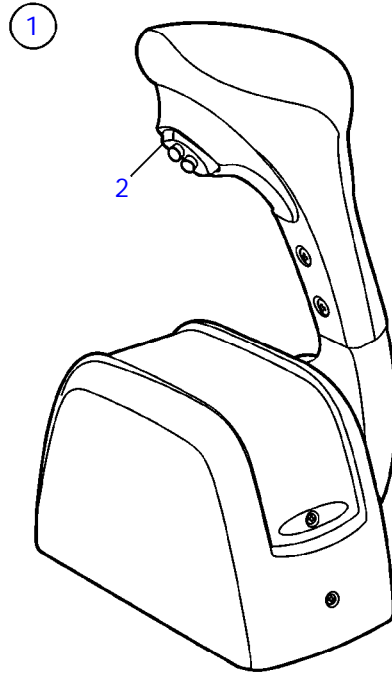

Controls and Cables

Controls and Cables

REF	PART NO.	QTY	DESCRIPTION	NOTES
1	3841451	1	Kit	Inboard, replaced by control on next page
	3841452	1	Kit	Trim & Harness, replaced by control on next page
	3886660	1	Control	Trim & Harness, Neutral safety switch, replaced by control on next page
	3886661	1	Control lever	Trim & Harness, Neutral safety switch, replaced by control on next page
2	3817719	1	Toggle switch, trim	two red buttons
3		1	Cover	
4		2	Screw	
5		1	Cover	
6		2	Screw	
7	3856840	1	Switch, neutral safety	
8	3857721	1	Set	
9			Kit	
		1	• Extension	
		1	• Button	
10		1	Kit, hardware