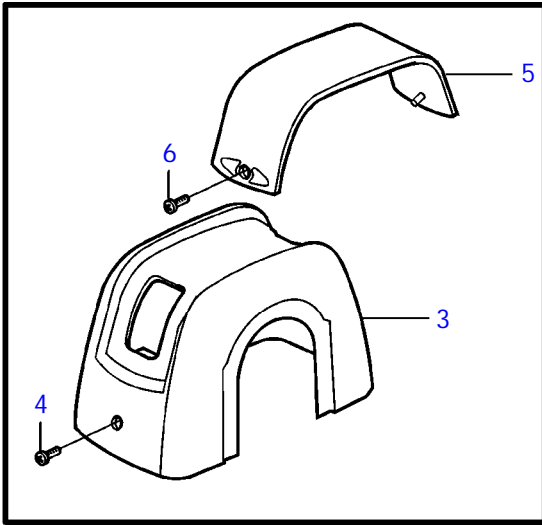

Controls and Cables

Controls and Cables

REF	PART NO.	QTY	DESCRIPTION	NOTES
1	3841451	1	Kit	Inboard, replaced by control on next page
	3841452	1	Kit	Trim & Harness, replaced by control on next page
	3886660	1	Control	Trim & Harness, Neutral safety switch, replaced by control on next page
	3886661	1	Control lever	Trim & Harness, Neutral safety switch, replaced by control on next page
2	3817719	1	Toggle switch, trim	two red buttons
3		1	Cover	
4		2	Screw	
5		1	Cover	
6		2	Screw	
7	3856840	1	Switch, neutral safety	
8	3857721	1	Set	
9			Kit	
		1	• Extension	
		1	• Button	
10		1	Kit, hardware