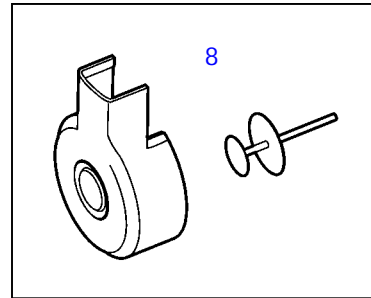

Controls and Cables

19243