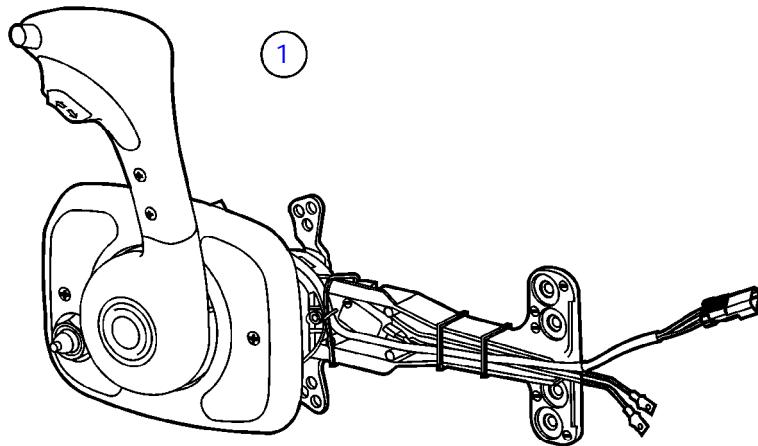

Controls and Cables

24984