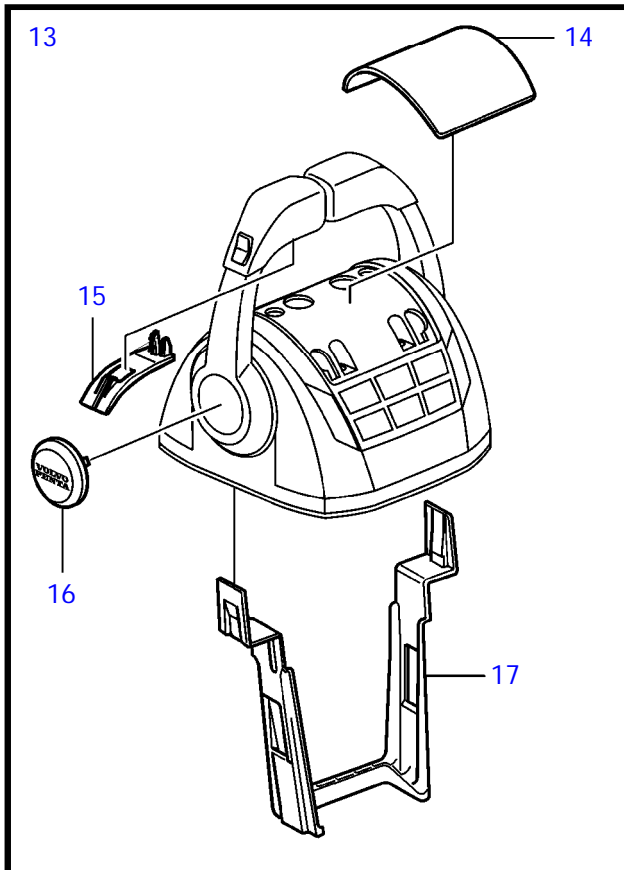

Controls and Cables

Controls and Cables

REF	PART NO.	QTY	DESCRIPTION	NOTES
1	21275311	1	Control lever	
2	21526920	1	• Spare parts kit, position sensor	
3		1	• • Tensioner	M14
4		1	• • Spring	
5		1	• • Pin	
6	21526948	1	• Kit, mounting bracket	
7	995042	4	• • Hex. socket screw	
8	994821	4	• • Hex. socket screw	
9	(21461704)	1	• • Bracket	OBSOLETE PART
10		1	• • Gasket	
11	940275	4	• • Washer	
12	984456	4	• • Lock nut	
13	21527169	1	• Kit, plastic parts	
14	(21461681)	1	• • Cover	OBSOLETE PART
15		2	• • Handle	
16		2	• • Hub cap	
17	21461675	1	Cable holder