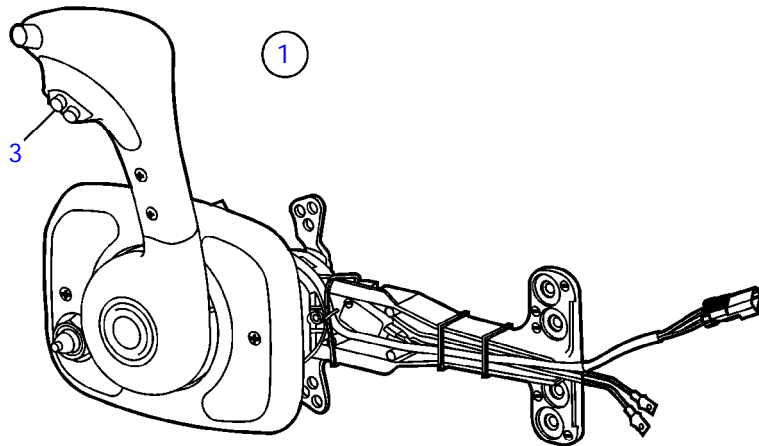

Controls and Cables

REF	PART NO.	QTY	DESCRIPTION	NOTES
1	3857787	1	Throttle control	Trim, Neutral safety switch, replaced by next part number
	3858878	1	Control	Trim, Neutral safety switch, replaced by next part number
	3885628	1	Control	Trim, Neutral safety switch, replaced by next part number
	3888314	1	Control	Trim, Neutral safety switch, replaced by Xact™ control
	3860580	1	Control	Trim, Neutral safety switch, no harness, replaced by next part number
	3885629	1	Control	Trim, Neutral safety switch, no harness, replaced by next part number
	3888315	1	Control	Trim, Neutral safety switch, no harness, replaced by Xact™ control
2	3858777	1	Cover	
3	3856844	1	Switch, trim	
4	3856840	1	Switch, neutral safety	
5	(3858778)	1	Mounting plate	OBSOLETE PART
6	3858776	1	Toggle switch	
7	3858779	1	Safety strap	
8	3856846	1	Intermediate lever	
9	3855768	1	Decal	
10	3857721	1	Set	
11	3857772	1	Set	

Controls and Cables

24982