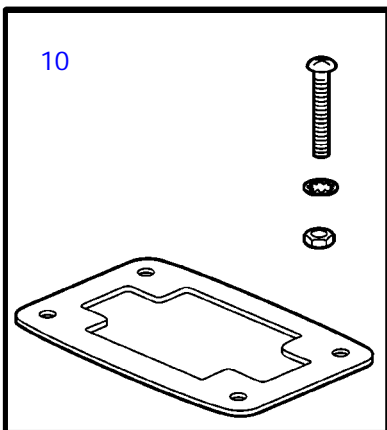

Controls and Cables

Controls and Cables

REF	PART NO.	QTY	DESCRIPTION	NOTES
1	3841451	1	Kit	Inboard, replaced by control on next page
	3841452	1	Kit	Trim & Harness, replaced by control on next page
	3886660	1	Control	Trim & Harness, Neutral safety switch, replaced by control on next page
	3886661	1	Control lever	Trim & Harness, Neutral safety switch, replaced by control on next page
2	3817719	1	Toggle switch, trim	two red buttons
3		1	Cover	
4		2	Screw	
5		1	Cover	
6		2	Screw	
7	3856840	1	Switch, neutral safety	
8	3857721	1	Set	
9			Kit	
		1	• Extension	
		1	• Button	
10		1	Kit, hardware