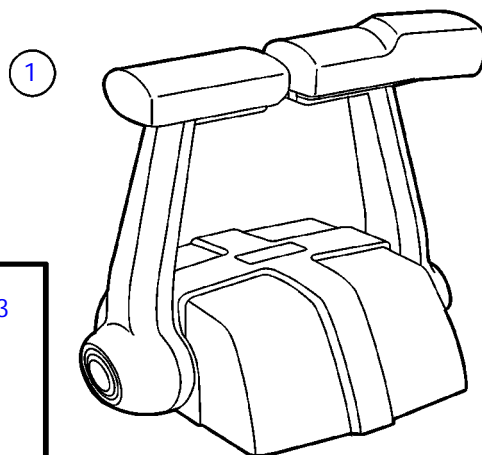

Controls and Cables

Controls and Cables

| REF | PART NO. | QTY | DESCRIPTION | NOTES |
|-----|-----------|-----|------------------------|--|
| 1 | 3888320 | 1 | Control | Inboard |
| | 3888321 | 1 | Control | Trim & Harness |
| | (3888322) | 1 | Control | OBSOLETE PART, Trim & Harness, Neutral safety switch |
| 2 | | 1 | Cover | |
| 3 | | 2 | Screw | |
| 4 | | 1 | Cover | |
| 5 | | 2 | Screw | |
| 6 | 3856840 | 1 | Switch, neutral safety | |
| 7 | 3857721 | 1 | Set | |
| 8 | | | Kit | |
| | | 1 | • Extension | |
| | | 1 | • Button | |
| 9 | | 1 | Kit, hardware | |

Controls and Cables

Controls and Cables

| REF | PART NO. | QTY | DESCRIPTION | NOTES |
|-----|----------|-----|------------------------|--|
| 1 | 3856783 | 1 | Control | no trim, replaced by next part number |
| | 3885623 | 1 | Control | no trim, replaced by next part number |
| | 3855626 | 1 | Throttle control | trim & tilt, replaced by Chrome Top Twin control |
| | 3856903 | 1 | Control | trim & tilt, replaced by next part number |
| | 3885626 | 1 | Control | trim & tilt, replaced by next part number |
| | 3888312 | 1 | Control | trim & tilt, replaced by Chrome Top Twin control |
| 2 | 3856842 | 1 | Cover | |
| 3 | 3856844 | 2 | Switch, trim | |
| 4 | 3856838 | 1 | Kit, hardware | |
| 5 | 3856840 | 2 | Switch, neutral safety | |
| 6 | 3857721 | 2 | Set | |
| 7 | 3856853 | 2 | Switch, override | |