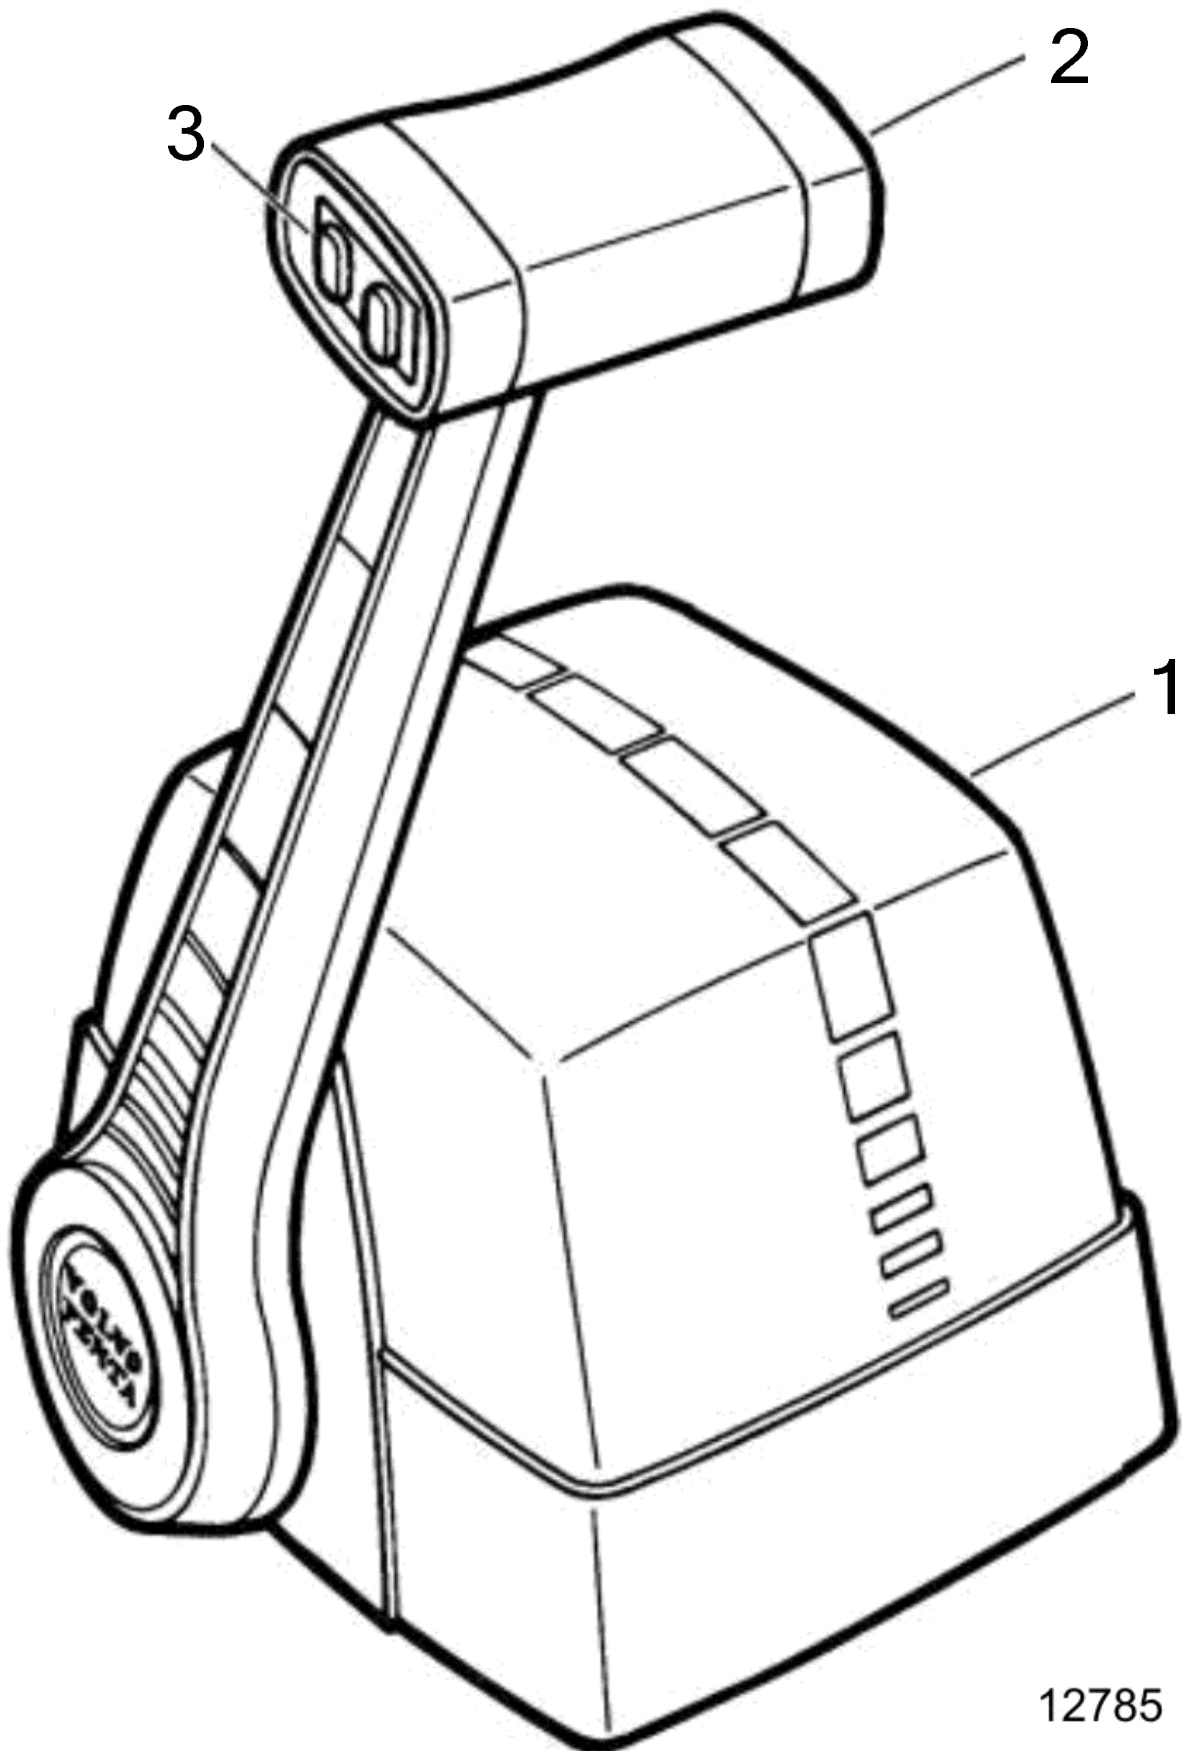

Controls and Cables

Controls and Cables

| REF | PART NO. | QTY | DESCRIPTION | NOTES |
|-----|----------|-----|------------------------|---|
| 1 | 3841451 | 1 | Kit | Inboard, replaced by control on next page |
| | 3841452 | 1 | Kit | Trim & Harness, replaced by control on next page |
| | 3886660 | 1 | Control | Trim & Harness, Neutral safety switch, replaced by control on next page |
| | 3886661 | 1 | Control lever | Trim & Harness, Neutral safety switch, replaced by control on next page |
| 2 | 3817719 | 1 | Toggle switch, trim | two red buttons |
| 3 | | 1 | Cover | |
| 4 | | 2 | Screw | |
| 5 | | 1 | Cover | |
| 6 | | 2 | Screw | |
| 7 | 3856840 | 1 | Switch, neutral safety | |
| 8 | 3857721 | 1 | Set | |
| 9 | | | Kit | |
| | | 1 | • Extension | |
| | | 1 | • Button | |
| 10 | | 1 | Kit, hardware | |

Controls and Cables

Controls and Cables

| REF | PART NO. | QTY | DESCRIPTION | NOTES |
|-----|-----------|-----|------------------------|--|
| 1 | 3888320 | 1 | Control | Inboard |
| | 3888321 | 1 | Control | Trim & Harness |
| | (3888322) | 1 | Control | OBSOLETE PART, Trim & Harness, Neutral safety switch |
| 2 | | 1 | Cover | |
| 3 | | 2 | Screw | |
| 4 | | 1 | Cover | |
| 5 | | 2 | Screw | |
| 6 | 3856840 | 1 | Switch, neutral safety | |
| 7 | 3857721 | 1 | Set | |
| 8 | | | Kit | |
| | | 1 | • Extension | |
| | | 1 | • Button | |
| 9 | | 1 | Kit, hardware | |