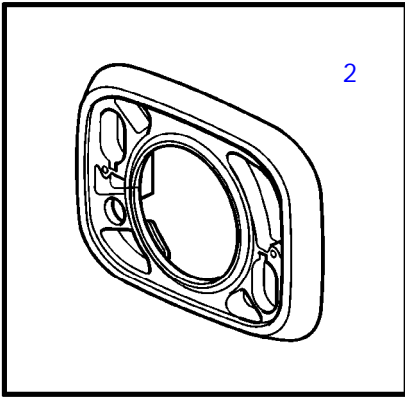

Controls and Cables

24984