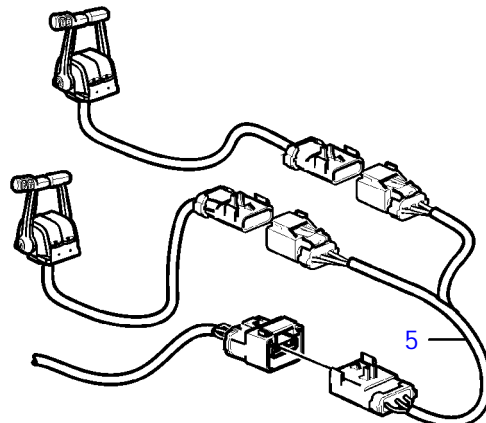

Controls and Cables

24985