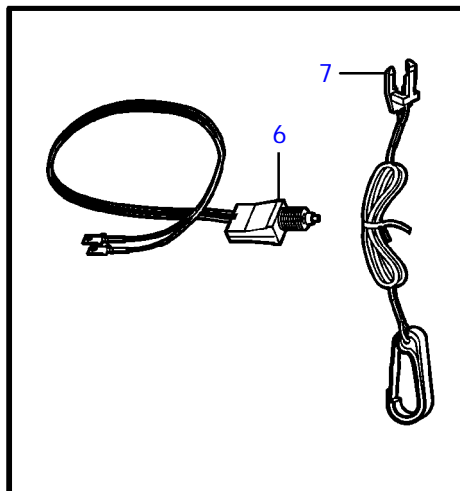

Controls and Cables

19042

Controls and Cables

REF	PART NO.	QTY	DESCRIPTION	NOTES
1	3857787	1	Throttle control	Trim, Neutral safety switch, replaced by next part number
	3858878	1	Control	Trim, Neutral safety switch, replaced by next part number
	3885628	1	Control	Trim, Neutral safety switch, replaced by next part number
	3888314	1	Control	Trim, Neutral safety switch, replaced by Xact™ control
	3860580	1	Control	Trim, Neutral safety switch, no harness, replaced by next part number
	3885629	1	Control	Trim, Neutral safety switch, no harness, replaced by next part number
	3888315	1	Control	Trim, Neutral safety switch, no harness, replaced by Xact™ control
2	3858777	1	Cover	
3	3856844	1	Switch, trim	
4	3856840	1	Switch, neutral safety	
5	(3858778)	1	Mounting plate	OBSOLETE PART
6	3858776	1	Toggle switch	
7	3858779	1	Safety strap	
8	3856846	1	Intermediate lever	
9	3855768	1	Decal	
10	3857721	1	Set	
11	3857772	1	Set