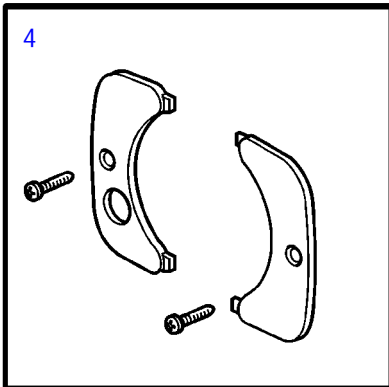

Controls and Cables

24984