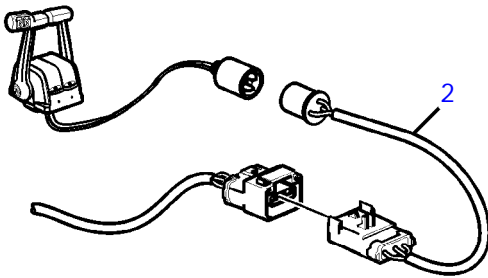

Controls and Cables

24985