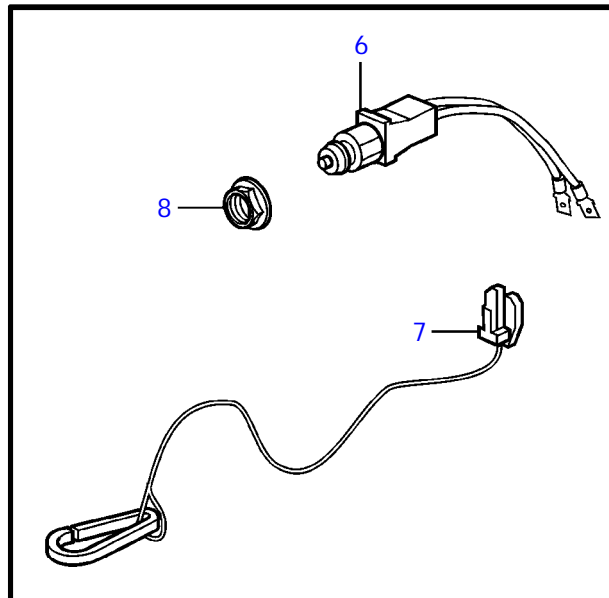

Controls and Cables

REF	PART NO.	QTY	DESCRIPTION	NOTES
1	3857787	1	Throttle control	Trim, Neutral safety switch, replaced by next part number
	3858878	1	Control	Trim, Neutral safety switch, replaced by next part number
	3885628	1	Control	Trim, Neutral safety switch, replaced by next part number
	3888314	1	Control	Trim, Neutral safety switch, replaced by Xact™ control
	3860580	1	Control	Trim, Neutral safety switch, no harness, replaced by next part number
	3885629	1	Control	Trim, Neutral safety switch, no harness, replaced by next part number
	3888315	1	Control	Trim, Neutral safety switch, no harness, replaced by Xact™ control
2	3858777	1	Cover	
3	3856844	1	Switch, trim	
4	3856840	1	Switch, neutral safety	
5	(3858778)	1	Mounting plate	OBSOLETE PART
6	3858776	1	Toggle switch	
7	3858779	1	Safety strap	
8	3856846	1	Intermediate lever	
9	3855768	1	Decal	
10	3857721	1	Set	
11	3857772	1	Set	

Controls and Cables

24982