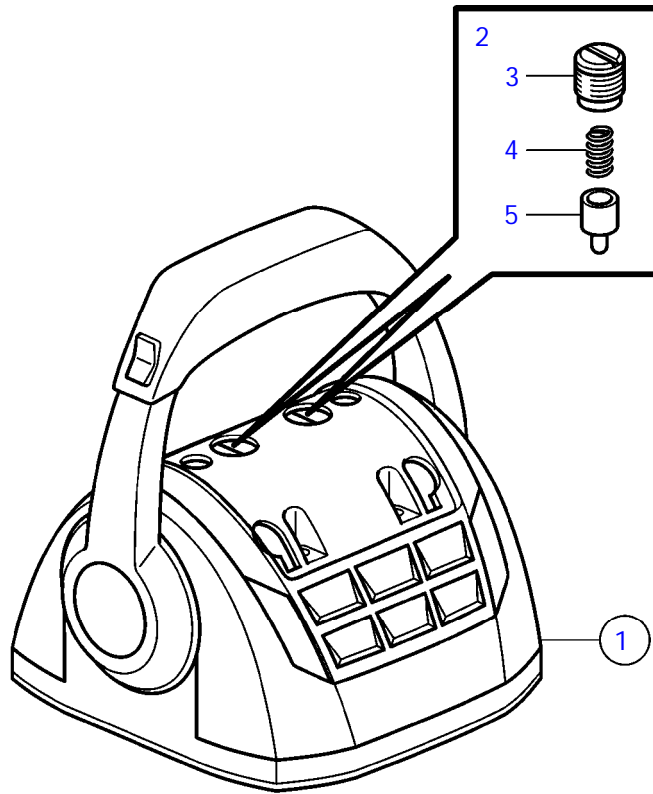

Controls and Cables

24014

24015

Controls and Cables

25314

Controls and Cables

| REF | PART NO. | QTY | DESCRIPTION | NOTES |
|-----|----------|-----|------------------------|---------------|
| 1 | 21462015 | 1 | Control lever | |
| 2 | | 1 | • Control lever | |
| 3 | 21461723 | 1 | • Installation kit | |
| 4 | 21461725 | 1 | • • Bracket | |
| 5 | 940191 | 4 | • • Washer | |
| 6 | 966170 | 4 | • • Lock nut | |
| 7 | (994914) | 4 | • Hex. socket screw | OBSOLETE PART |
| 8 | (995201) | 4 | • Hex. socket screw | OBSOLETE PART |
| 9 | (969868) | 1 | • 6 point socket screw | OBSOLETE PART |
| 10 | | 1 | • Spare parts kit | |
| 11 | 21572761 | 1 | • • Cover | |
| 12 | 21461713 | 1 | • • Cover | |
| 13 | 21552068 | 1 | • Safety strap | |

Controls and Cables

Controls and Cables

| REF | PART NO. | QTY | DESCRIPTION | NOTES |
|-----|------------|-----|------------------------------------|---------------|
| 1 | 21275308 | 1 | Control lever | |
| 2 | 21526920 | 1 | • Spare parts kit, position sensor | |
| 3 | | 1 | • • Tensioner | |
| 4 | | 1 | • • Spring | |
| 5 | | 1 | • • Pin | |
| 6 | 21526948 | 1 | • Kit, mounting bracket | |
| 7 | 995042 | 4 | • • Hex. socket screw | |
| 8 | 994821 | 4 | • • Hex. socket screw | |
| 9 | (21461704) | 1 | • • Bracket | OBSOLETE PART |
| 10 | | 1 | • • Gasket | |
| 11 | 940275 | 4 | • • Washer | |
| 12 | 984456 | 4 | • • Lock nut | |
| 13 | 21527169 | 1 | • Kit, plastic parts | |
| 14 | (21461681) | 1 | • • Cover | OBSOLETE PART |
| 15 | | 2 | • • Handle | |
| 16 | | 2 | • • Hub cap | |
| 17 | 21461675 | 1 | Cable holder | |