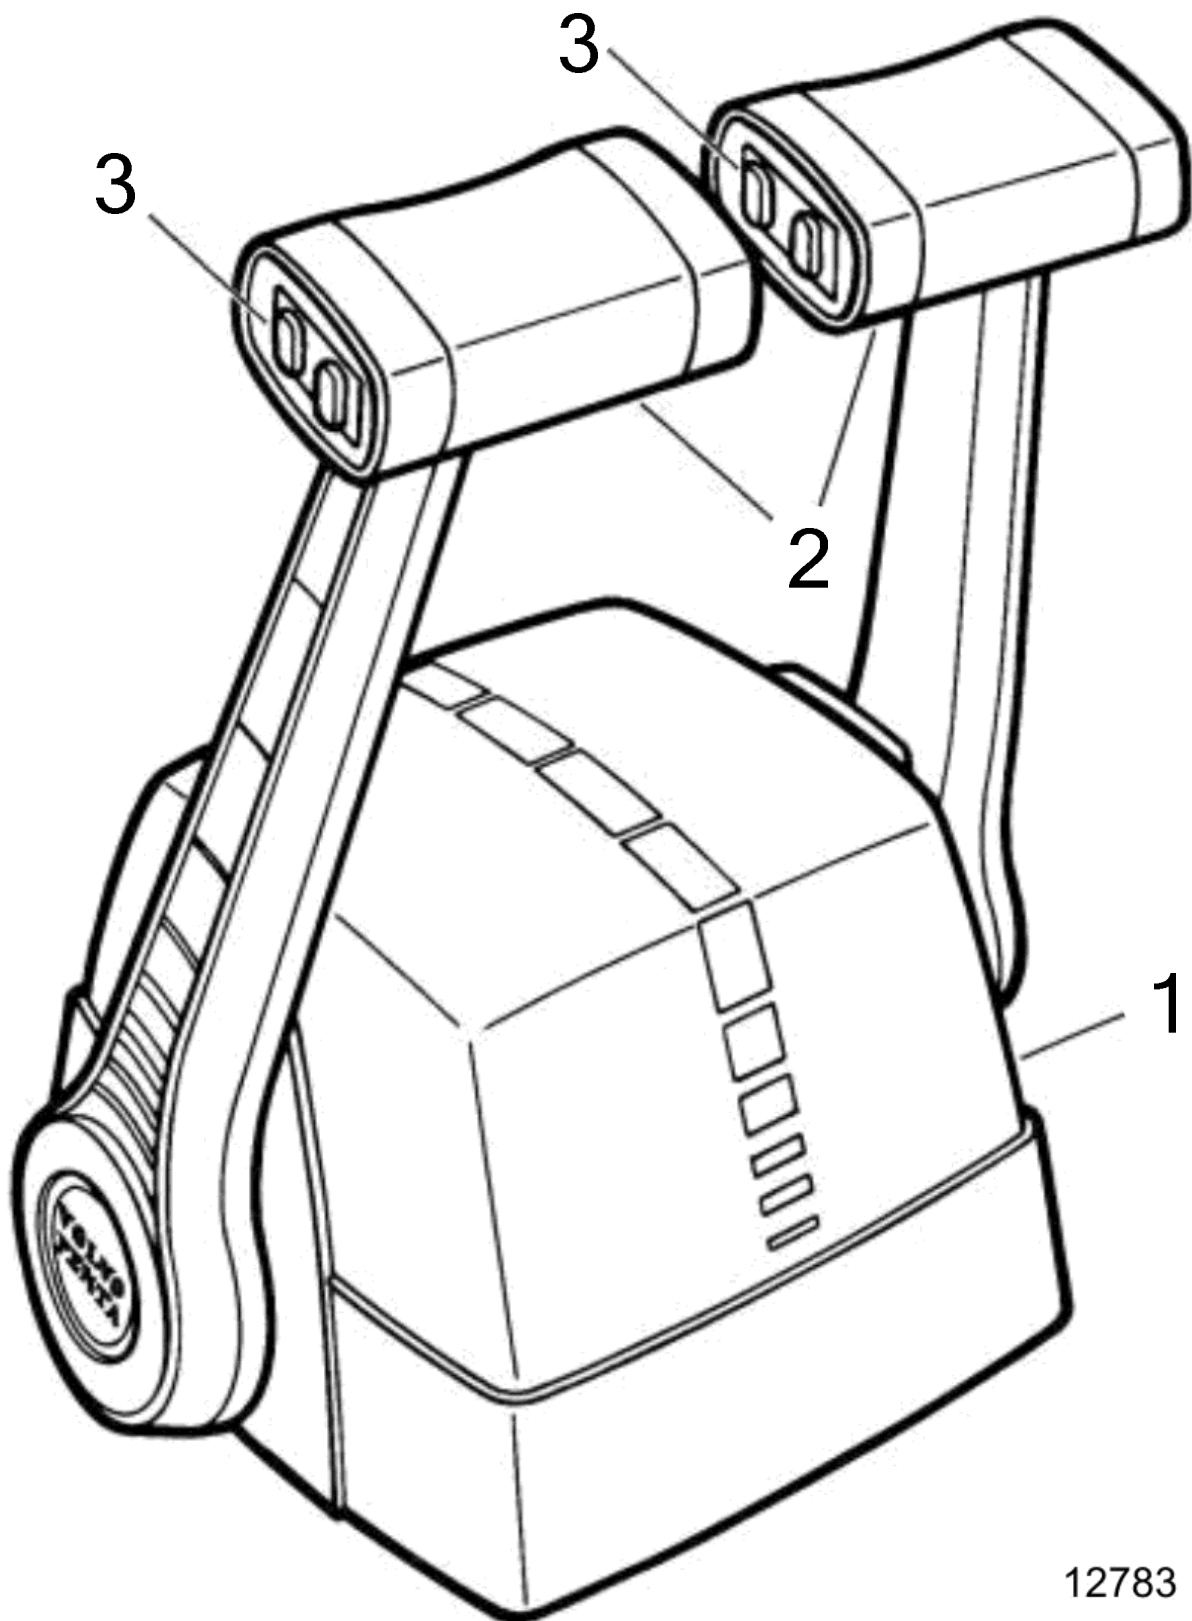

Controls and Cables

REF	PART NO.	QTY	DESCRIPTION	NOTES
1	3849408	1	Control lever	no trim
	3849409	1	Control lever	trim & tilt
2		1	Cover	
3		4	Screw	
4		2	Cover	
5		4	Screw	
6		1	Kit, hardware	
7	3856840	2	Switch, neutral safety	
8	3857721	2	Set	
9		2	Kit	
		2	• Button	not sold separately
		2	• Extension	not sold separately

Controls and Cables

12783