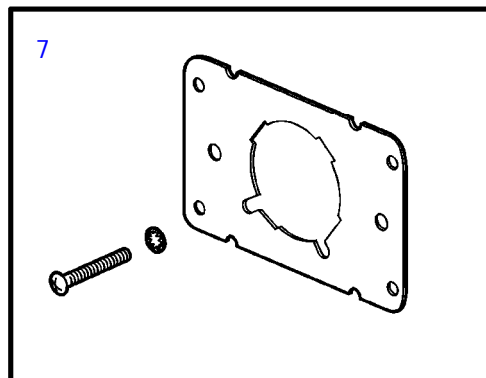

Controls and Cables

19243

Controls and Cables

19041

Controls and Cables

| REF | PART NO. | QTY | DESCRIPTION | NOTES |
|-----|----------|-----|------------------------|--|
| 1 | 3855624 | 1 | Throttle control | trim & tilt, replaced by next part number |
| | 3856901 | 1 | Control | trim & tilt, replaced by next part number |
| | 3885624 | 1 | Control | trim & tilt |
| | 3857786 | 1 | Throttle control | Gas only |
| | 3858877 | 1 | Control | Trim & Harness, replaced by next part number |
| | 3885627 | 1 | Control | Trim & Harness, replaced by next part number |
| | 3888313 | 1 | Control | Trim & Harness, replaced by Xact™ control |
| | 3860578 | 1 | Control | without trim harness |
| 2 | 3856845 | 1 | Cover | |
| 3 | 3856844 | 1 | Switch, trim | |
| 4 | 3856848 | 1 | Switch, override | |
| 5 | 3856849 | 1 | • Trunk | |
| 6 | 3856840 | 1 | Switch, neutral safety | |
| 7 | 3856847 | 1 | Kit, hardware | |
| 8 | 3856846 | 1 | Intermediate lever | |
| 9 | 3855768 | 1 | Decal | |
| 10 | 3857721 | 1 | Set | |
| 11 | 3857772 | 1 | Set | |