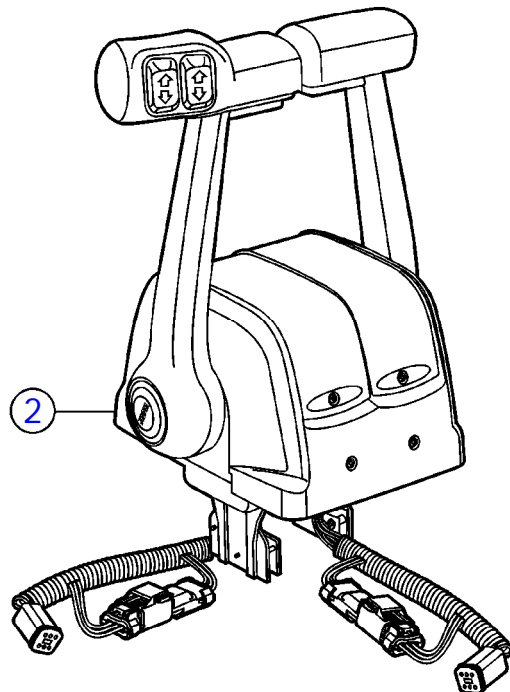

Controls and Cables

24986

Controls and Cables

| REF | PART NO. | QTY | DESCRIPTION | NOTES |
|-----|----------|-----|------------------------|---------------------|
| 1 | 3849408 | 1 | Control lever | no trim |
| | 3849409 | 1 | Control lever | trim & tilt |
| 2 | | 1 | Cover | |
| 3 | | 4 | Screw | |
| 4 | | 2 | Cover | |
| 5 | | 4 | Screw | |
| 6 | | 1 | Kit, hardware | |
| 7 | 3856840 | 2 | Switch, neutral safety | |
| 8 | 3857721 | 2 | Set | |
| 9 | | 2 | Kit | |
| | | 2 | • Button | not sold separately |
| | | 2 | • Extension | not sold separately |

Controls and Cables

12783

Controls and Cables

22003

Controls and Cables

| REF | PART NO. | QTY | DESCRIPTION | NOTES |
|-----|----------|-----|-----------------------------|------------------------------|
| 1 | 3841449 | 1 | Kit | |
| | 3847394 | 1 | Control | with harness for trim system |
| | | | • parts not sold separately | |

Controls and Cables

24014

24015

Controls and Cables

25314

Controls and Cables

| REF | PART NO. | QTY | DESCRIPTION | NOTES |
|-----|----------|-----|------------------------|---------------|
| 1 | 21462015 | 1 | Control lever | |
| 2 | | 1 | • Control lever | |
| 3 | 21461723 | 1 | • Installation kit | |
| 4 | 21461725 | 1 | • • Bracket | |
| 5 | 940191 | 4 | • • Washer | |
| 6 | 966170 | 4 | • • Lock nut | |
| 7 | (994914) | 4 | • Hex. socket screw | OBSOLETE PART |
| 8 | (995201) | 4 | • Hex. socket screw | OBSOLETE PART |
| 9 | (969868) | 1 | • 6 point socket screw | OBSOLETE PART |
| 10 | | 1 | • Spare parts kit | |
| 11 | 21572761 | 1 | • • Cover | |
| 12 | 21461713 | 1 | • • Cover | |
| 13 | 21552068 | 1 | • Safety strap | |