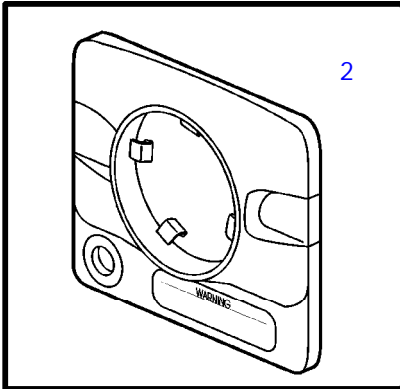

Controls and Cables

19042

Controls and Cables

REF	PART NO.	QTY	DESCRIPTION	NOTES
1	3857787	1	Throttle control	Trim, Neutral safety switch, replaced by next part number
	3858878	1	Control	Trim, Neutral safety switch, replaced by next part number
	3885628	1	Control	Trim, Neutral safety switch, replaced by next part number
	3888314	1	Control	Trim, Neutral safety switch, replaced by Xact™ control
	3860580	1	Control	Trim, Neutral safety switch, no harness, replaced by next part number
	3885629	1	Control	Trim, Neutral safety switch, no harness, replaced by next part number
	3888315	1	Control	Trim, Neutral safety switch, no harness, replaced by Xact™ control
2	3858777	1	Cover	
3	3856844	1	Switch, trim	
4	3856840	1	Switch, neutral safety	
5	(3858778)	1	Mounting plate	OBSOLETE PART
6	3858776	1	Toggle switch	
7	3858779	1	Safety strap	
8	3856846	1	Intermediate lever	
9	3855768	1	Decal	
10	3857721	1	Set	
11	3857772	1	Set