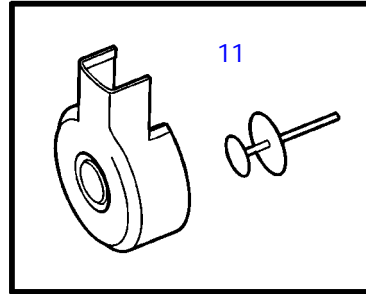

Controls and Cables

19243

Controls and Cables

19041

Controls and Cables

| REF | PART NO. | QTY | DESCRIPTION | NOTES |
|-----|----------|-----|------------------------|--|
| 1 | 3855624 | 1 | Throttle control | trim & tilt, replaced by next part number |
| | 3856901 | 1 | Control | trim & tilt, replaced by next part number |
| | 3885624 | 1 | Control | trim & tilt |
| | 3857786 | 1 | Throttle control | Gas only |
| | 3858877 | 1 | Control | Trim & Harness, replaced by next part number |
| | 3885627 | 1 | Control | Trim & Harness, replaced by next part number |
| | 3888313 | 1 | Control | Trim & Harness, replaced by Xact™ control |
| | 3860578 | 1 | Control | without trim harness |
| 2 | 3856845 | 1 | Cover | |
| 3 | 3856844 | 1 | Switch, trim | |
| 4 | 3856848 | 1 | Switch, override | |
| 5 | 3856849 | 1 | • Trunk | |
| 6 | 3856840 | 1 | Switch, neutral safety | |
| 7 | 3856847 | 1 | Kit, hardware | |
| 8 | 3856846 | 1 | Intermediate lever | |
| 9 | 3855768 | 1 | Decal | |
| 10 | 3857721 | 1 | Set | |
| 11 | 3857772 | 1 | Set | |