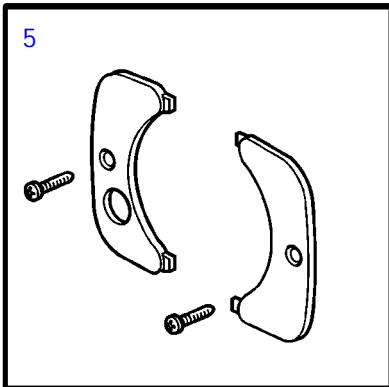

Controls and Cables

REF	PART NO.	QTY	DESCRIPTION	NOTES
1	3857787	1	Throttle control	Trim, Neutral safety switch, replaced by next part number
	3858878	1	Control	Trim, Neutral safety switch, replaced by next part number
	3885628	1	Control	Trim, Neutral safety switch, replaced by next part number
	3888314	1	Control	Trim, Neutral safety switch, replaced by Xact™ control
	3860580	1	Control	Trim, Neutral safety switch, no harness, replaced by next part number
	3885629	1	Control	Trim, Neutral safety switch, no harness, replaced by next part number
	3888315	1	Control	Trim, Neutral safety switch, no harness, replaced by Xact™ control
2	3858777	1	Cover	
3	3856844	1	Switch, trim	
4	3856840	1	Switch, neutral safety	
5	(3858778)	1	Mounting plate	OBSOLETE PART
6	3858776	1	Toggle switch	
7	3858779	1	Safety strap	
8	3856846	1	Intermediate lever	
9	3855768	1	Decal	
10	3857721	1	Set	
11	3857772	1	Set	

Controls and Cables

24982