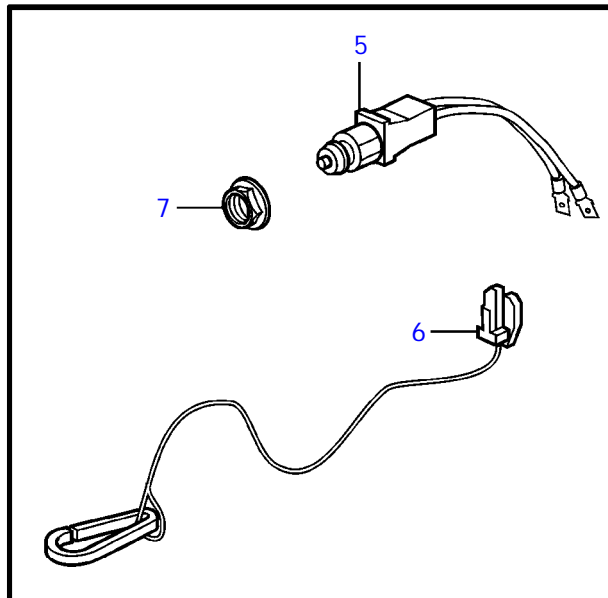

Controls and Cables

24984